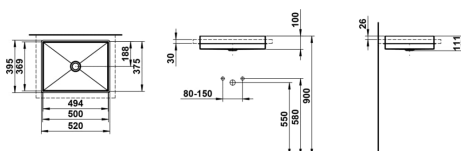

METAPHOR

Drop-in washbasin, made of Vitreon Steel, without tap bank, without tap hole, without overflow, including fixing set

DIMENSIONS

Length	500 mm
Width	375 mm
Height	111 mm

COLOUR AND FINISH

000 White

OPTIONS

112 - without tap hole, without overflow

SPECIFICATION TEXT

Article-No. Alape: 2226503000

Back glazed

Bowl length (mm) : 500

Bowl position : Central

Bowl width (mm) : 375

Overflow type : Standard

Plug and Waste : Included

Shape : Rectangular

Taphole configuration : No tapholes

Trap : Not included

Waste : Included

Weight (Kg) : 9.6

Without overflow

TECHNICAL DRAWINGS

METAPHOR

METAPHOR is a basin that redefines the space through its shape. Rectangular, clear, and precise, it radiates unmistakable elegance. The slim radii give it a delicate, almost sculptural lightness, making the design both modern and subtle. Despite its generous dimensions, METAPHOR remains light and unobtrusive. It doesn't dominate but harmoniously integrates into the room while offering exceptional spaciousness. Every line and transition is deliberately chosen to make the basin a masterpiece of reduction. The rectangular form stands for clarity and structure, while the gentle curves provide a soft, pleasant touch. METAPHOR: a washbasin that convinces with its clarity and lightness without overwhelming. A design that doesn't demand attention but impresses through simplicity and sophistication.