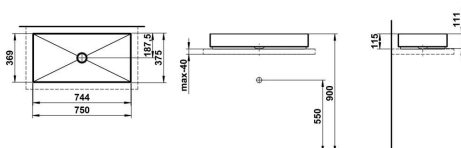

METAPHOR

Washbasin bowl, made of Vitreon Steel, without tap bank, without tap hole, without overflow, including fixing set, drain valve, black spacer frame

DIMENSIONS

Length	750 mm
Width	375 mm
Height	115 mm

Bowl position : Central

Bowl width (mm) : 375

Commodity Code/Import Code Number for Foreign Trad : 73249000

Fixing kit : Included

Glazed base

Installation type : Bowl / On countertop

Internal Shape : Rectangular

Material : Vitreon Steel

Net weight (kg) : 14.2

Overflow type : Standard

Plug and Waste : Not included

Shape : Rectangular

Taphole configuration : No tapholes

Trap : Not included

Waste : Not included

Weight (Kg) : 12.4

Without overflow

TECHNICAL DRAWINGS

METAPHOR

METAPHOR is a basin that redefines the space through its shape. Rectangular, clear, and precise, it radiates unmistakable elegance. The slim radii give it a delicate, almost sculptural lightness, making the design both modern and subtle. Despite its generous dimensions, METAPHOR remains light and unobtrusive. It doesn't dominate but harmoniously integrates into the room while offering exceptional spaciousness. Every line and transition is deliberately chosen to make the basin a masterpiece of reduction. The rectangular form stands for clarity and structure, while the gentle curves provide a soft, pleasant touch. METAPHOR: a washbasin that convinces with its clarity and lightness without overwhelming. A design that doesn't demand attention but impresses through simplicity and sophistication.