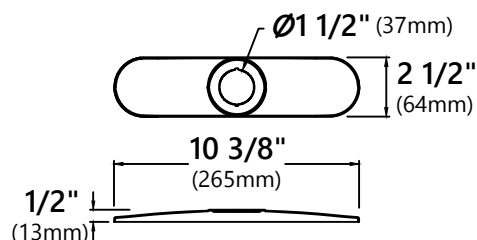

KPF-1683

Single Handle Commercial Style Pull Down Kitchen Faucet

Faucet Dimensions (without deck plate)

Overall Height: 23 1/4"
 Overall Width: 4 5/8"
 Spout Height: 7"
 Spout Reach: 8 5/8"

*Deck Plate Dimensions

Overall Dimensions: 10 3/8" x 2 1/2" x 1/2"

Features

- Commercial Style Pull Down Faucet
- Brass Body
- ABS Sprayer
- Lead Free Brass Waterway
- 360° Swivel Spout
- Flow Rate: 1.8 gpm (6.8L/min) @ 60 psi
- Dual Function Sprayhead - Spray/Stream
- 25mm Ceramic Cartridge
- 27 1/2" Integrated Nylon Waterlines
- Dome Shaped Screen Washer
- Silicone Nozzles
- Quick Weight
- Quick Connect Sprayer Hose
- Swivel Sprayer Connector
- 11 3/4" Hose Length
- Connections 3/8" Compression
- Max Countertop Thickness (without deck plate) 2 1/4"
- Max Countertop Thickness (with deck plate) 1 3/4"
- TPI of aerator in the Sprayer - M22*1

Accessories Included

- Hex Wrench
- Weight
- *Deck Plate

Available Finishes

- Spot Free Stainless Steel
- Oil Rubbed Bronze

CODES/STANDARDS:

Product Certification

cUPC (ASME A112.18.1/CSA B125.1)
 NSF/ANSI Standard 61 and 372 certified by IAPMO
 CAL GREEN, CEC, DOE, ADA