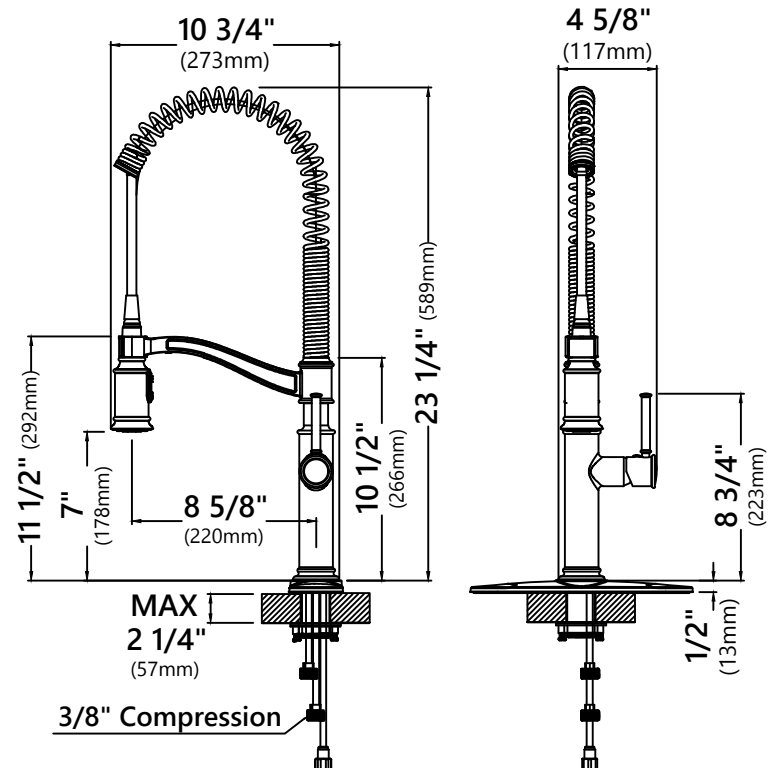

KPF-1683

Single Handle Commercial Style Pull Down Kitchen Faucet

Faucet Dimensions (without deck plate)

Overall Height: 23 1/4"
 Overall Width: 4 5/8"
 Spout Height: 7"
 Spout Reach: 8 5/8"

*Deck Plate Dimensions

Overall Dimensions: 10 3/8" x 2 1/2" x 1/2"

Features

- Commercial Style Pull Down Faucet
- Brass Body
- ABS Sprayer
- Lead Free Brass Waterway
- 360° Swivel Spout
- Flow Rate: 1.8 gpm (6.8L/min) @ 60 psi
- Dual Function Sprayhead - Spray/Stream
- 25mm Ceramic Cartridge
- 27 1/2" Integrated Nylon Waterlines
- Dome Shaped Screen Washer
- Silicone Nozzles
- Quick Weight
- Quick Connect Sprayer Hose
- Swivel Sprayer Connector
- 11 3/4" Hose Length
- Connections 3/8" Compression
- Max Countertop Thickness (without deck plate) 2 1/4"
- Max Countertop Thickness (with deck plate) 1 3/4"
- TPI of aerator in the Sprayer - M22*1

Accessories Included

- Hex Wrench
- Weight
- *Deck Plate

Available Finishes

- Spot Free Stainless Steel
- Oil Rubbed Bronze

CODES/STANDARDS:

Product Certification

cUPC (ASME A112.18.1/CSA B125.1)
 NSF/ANSI Standard 61 and 372 certified by IAPMO
 CAL GREEN, CEC, DOE, ADA