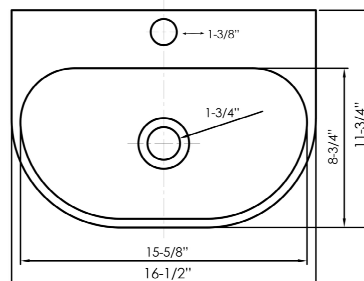

# KOURNOS KRETE

W: 16-1/2"  
D: 11-3/4"  
H: 11-3/4"

## Features:

- ▶ Wall or countertop installation
- ▶ Concrete
- ▶ No overflow for a clean look
- ▶ Wall-brackets included
- ▶ Deck size: 3-1/4" x 16-5/8"
- ▶ Matching 1.75" drain included
- ▶ 1 faucet hole
- ▶ Krete logo
- ▶ Available in 6 signature colors
- ▶ Each basin is subtly unique in tone and texture
- ▶ Hand-finished

**\*Please do NOT drill hole without template or actual product.**

## Interior Dimensions:

Basin Interior: 15-5/8" x 8-3/4"  
Basin Depth: 8-1/8"  
Back of basin to center of drain: 7-1/4"  
Drain hole: 1-3/4"  
Faucet hole: 1-3/8"

Dimensions of fixture are nominal and may vary within the range of tolerances established by AMSE Standard A112.19.2.2018  
Dimensions and specifications subject to change without notice.