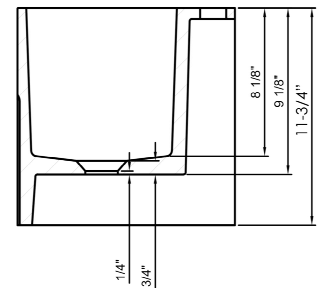

# KOURNOS KRETE

W: 16-1/2"  
D: 11-3/4"  
H: 11-3/4"

## Features:

- ▶ Wall or countertop installation
- ▶ Concrete
- ▶ No overflow for a clean look
- ▶ Wall-brackets included
- ▶ Deck size: 3-1/4" x 16-5/8"
- ▶ Matching 1.75" drain included
- ▶ 1 faucet hole
- ▶ Krete logo
- ▶ Available in 6 signature colors
- ▶ Each basin is subtly unique in tone and texture
- ▶ Hand-finished

## Interior Dimensions:

Basin Interior: 15-5/8" x 8-3/4"  
Basin Depth: 8-1/8"  
Back of basin to center of drain: 7-1/4"  
Drain hole: 1-3/4"  
Faucet hole: 1-3/8"

Dimensions of fixture are nominal and may vary within the range of tolerances established by AMSE Standard A112.19.2.2018  
Dimensions and specifications subject to change without notice.