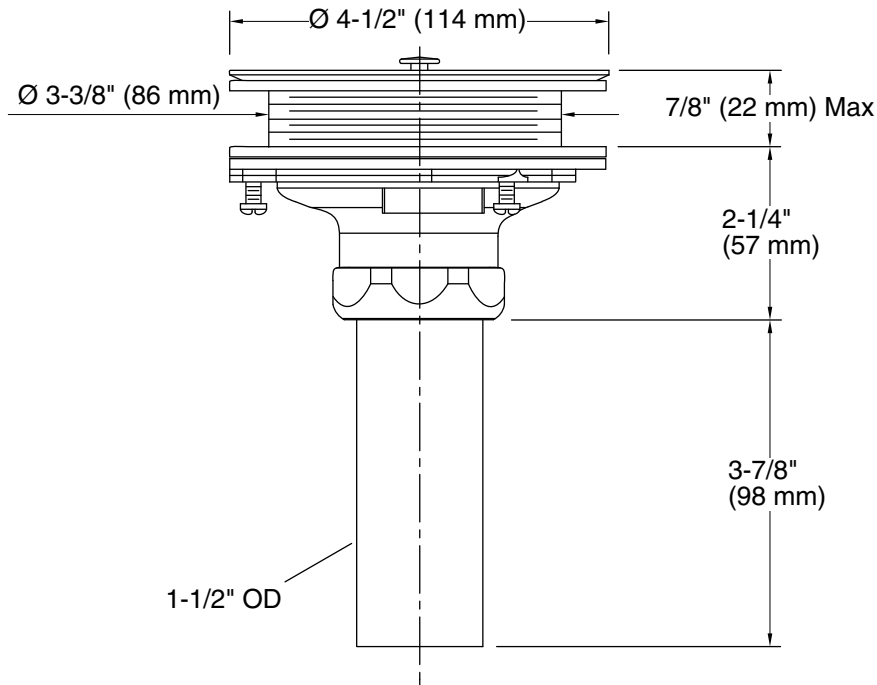

Features

- Removable basket strainer with open/close stopper
- Tailpiece included
- Quick-locking installation system
- For sink installations with 3-1/2" (89 mm) or 4" (102 mm) outlet

Material

- Solid-brass construction for durability and reliability

Technical Information

All product dimensions are nominal.

Drain included: Yes

Notes

Install this product according to the installation guide.