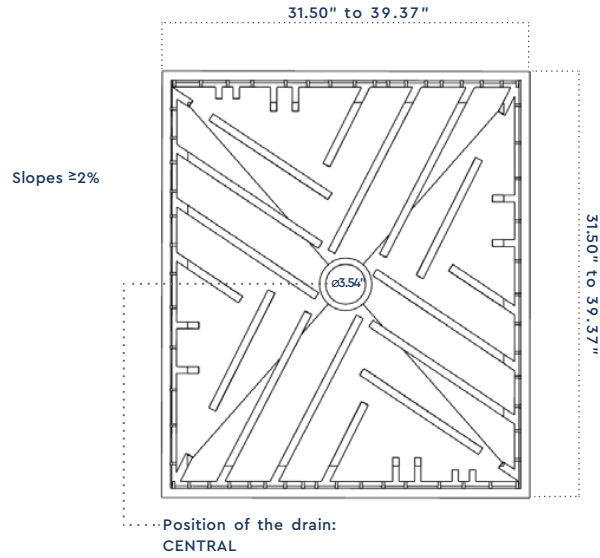

INVISIBLE
DRAIN

Specifications

Height: 0.78"

Material: high performance polyurethane

Sizes: 32" x 36" | 32" x 40" | 36" x 36" | 36" x 40" | 40" x 40"

Top view

Side View

Bottom View

It has dovetail-shaped grooves to improve the thinset tile adhesive anchoring.

INVISIBLE DRAIN

Specifications

Height: 0.78"

Material: high performance polyurethane

Sizes: 32" x 48" | 32" x 55" | 36" x 48" | 36" x 55" | 40" x 48" | 40" x 55"

Top view

Side View

Bottom View

It has dovetail-shaped grooves to improve the thinset tile adhesive anchoring.