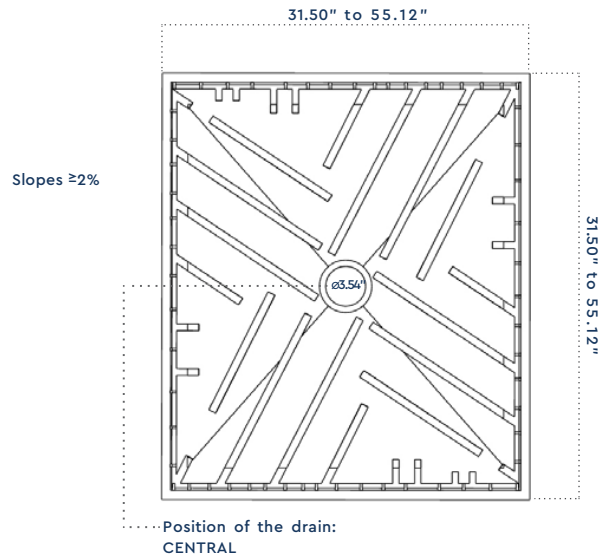

INVISIBLE
DRAIN

Specifications

Height: 0.78"

Material: high performance polyurethane

Sizes: 32" x 36" | 32" x 40" | 36" x 36" | 36" x 40" | 40" x 40"

Top view

Side View

Bottom View

It has dovetail-shaped grooves to improve the thinset tile adhesive anchoring.

INVISIBLE DRAIN

Specifications

Height: 0.78"

Material: high performance polyurethane

Sizes: 32" x 48" | 32" x 55" | 36" x 48" | 36" x 55" | 40" x 48" | 40" x 55"

Top view

Side View

Bottom View

It has dovetail-shaped grooves to improve the thinset tile adhesive anchoring.