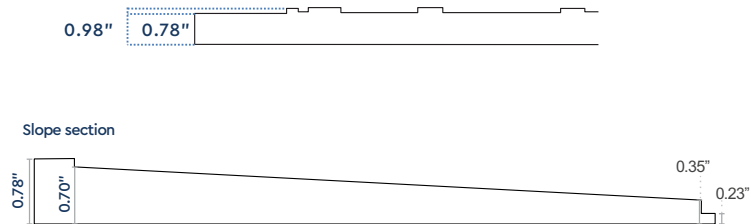

INVISIBLE
DRAIN

Specifications

Height: 0.78"

Material: high performance polyurethane

Sizes: 32" x 36" | 32" x 40" | 36" x 36" | 36" x 40" | 40" x 40"

Top view

Side View

Bottom View

It has dovetail-shaped grooves to improve the thinset tile adhesive anchoring.

INVISIBLE DRAIN

Specifications

Height: 0.78"

Material: high performance polyurethane

Sizes: 32" x 48" | 32" x 55" | 36" x 48" | 36" x 55" | 40" x 48" | 40" x 55"

Top view

Side View

Bottom View

It has dovetail-shaped grooves to improve the thinset tile adhesive anchoring.