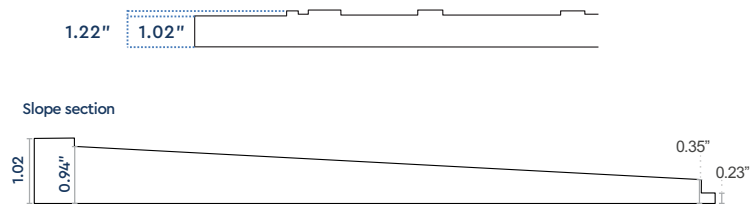

INVISIBLE
DRAIN

Specifications

Height: 0.78"

Material: high performance polyurethane

Sizes: 32" x 36" | 32" x 40" | 36" x 36" | 36" x 40" | 40" x 40"

Top view

Side View

Bottom View

It has dovetail-shaped grooves to improve the thinset tile adhesive anchoring.

INVISIBLE DRAIN

Specifications

Height: 0.78"

Material: high performance polyurethane

Sizes: 32" x 48" | 32" x 55" | 36" x 48" | 36" x 55" | 40" x 48" | 40" x 55"

Top view

Side View

Bottom View

It has dovetail-shaped grooves to improve the thinset tile adhesive anchoring.