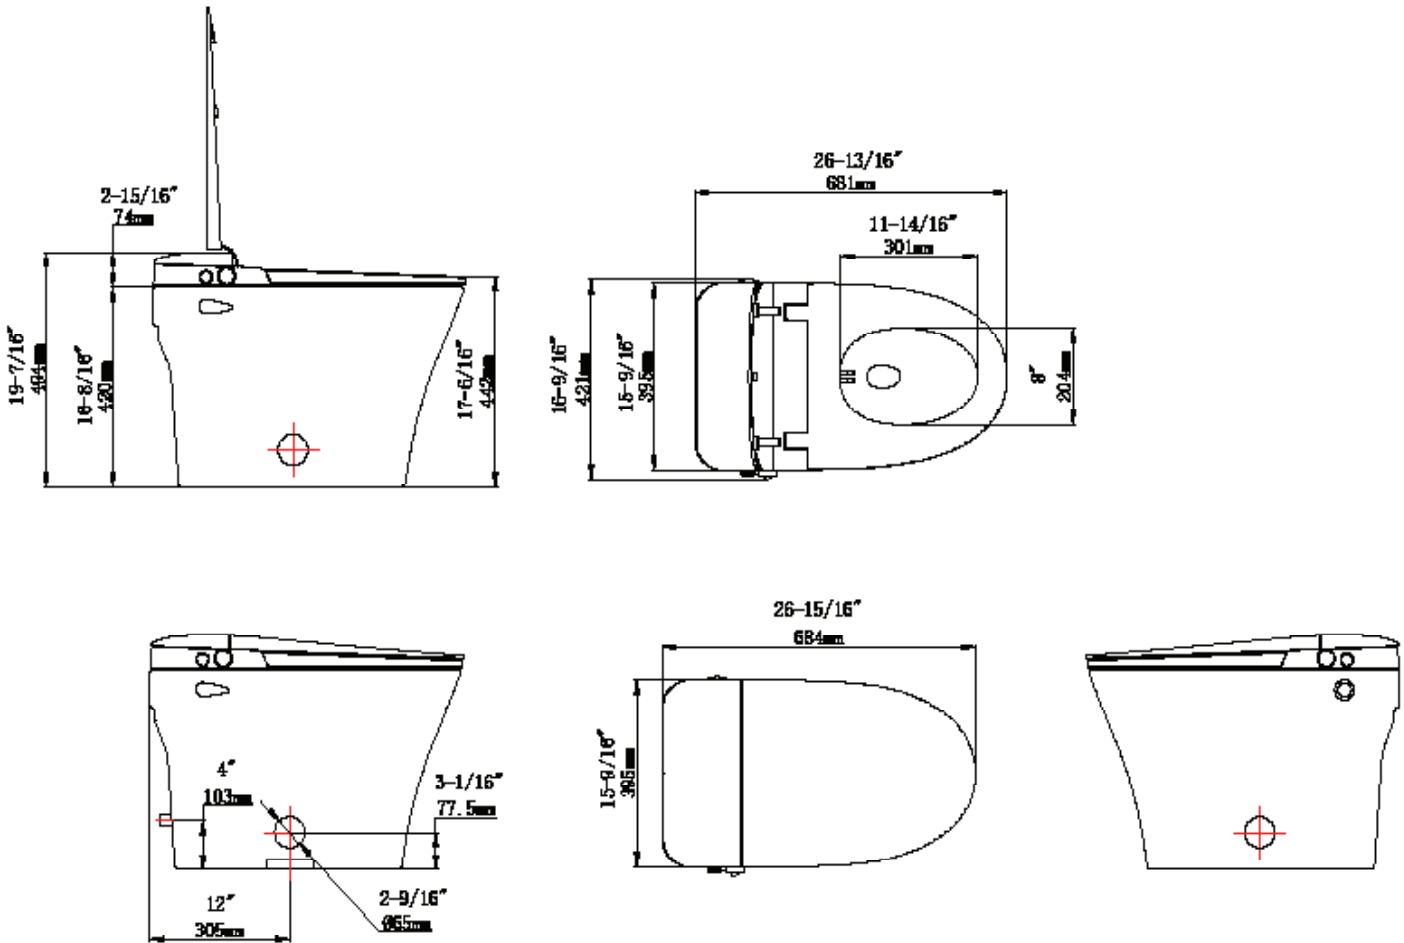

iWASH CS-15

COMPACT-ELONGATED, LOW PROFILE TOILET

CERAMIC FINISHES:

White .01

PRODUCT FEATURES

- Sleek toilet with skirted trapway and concealed tank
- Compact-elongated bowl, less than 27" front-to-back
- Rimless bowl design
- EPA Watersense compliant ultra high-efficiency 1.0gpf
- High performance, quiet flushing system functions without electricity and uses a standard inlet water connection
- Flush button actuator on both sides
- ADA-compliant seat height bowl rim
- Includes Silent Close seat with easy lift-off feature
- Ambient water bidet cleansing with side-dial control
- 12" rough-in
- Limited lifetime warranty on ceramic

| TECHNICAL SPECIFICATIONS | |
|----------------------------------------------|---------------------------------|
| ITEM | DESCRIPTION |
| Flushing Performance | 1.0 GPF (3.8 LPF) |
| Application Water Pressure (Static Pressure) | 15PSI-125PSI (0.1MPa - 0.86MPa) |
| Water Supply Temperature | 39.2F-95F (4C-35C) |
| Ambient Temperature | 39.2F-104F (4C-40C) |

IMPORTANT: Dimensions are nominal and may vary within the range of tolerance per NSI Standard A112.19.2. These measurements are subject to change. No responsibility is assumed for use of superseded or voided pages.