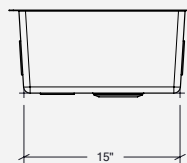

**PRO
CHEF**

JULIEN

PROINOX H60

IHX60-US-14188-G

Undermount stainless steel kitchen sink

Handcrafted

Slightly rounded corners [0,60"]

Installation

Undermount

Bowl

12" × 16" × 8"

Overall

14" × 18" × 8"

Recommended cabinet

17"

Drain

Ø 3 1/2"

Features

- 304 brushed finish stainless steel (18/10) – 18 gauge
- Sound deadening pads for maximum noise reduction
- Drain located towards rear providing more space under the sink
- Undermount installation hardware included
- Product certified ASME A112.19.3, CSA B45.4-2022