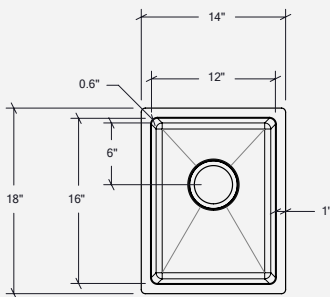

**PRO
CHEF**

JULIEN

PROINOX H60

IHX60-US-14188-G

Undermount stainless steel kitchen sink

Handcrafted

Slightly rounded corners [0,60"]

Installation

Undermount

Bowl

12" × 16" × 8"

Overall

14" × 18" × 8"

Recommended cabinet

17"

Drain

Ø 3 1/2"

Features

- 304 brushed finish stainless steel (18/10) – 18 gauge
- Sound deadening pads for maximum noise reduction
- Drain located towards rear providing more space under the sink
- Undermount installation hardware included
- Product certified ASME A112.19.3, CSA B45.4-2022

Included

Warranty

JULIEN offers a LIMITED LIFETIME WARRANTY on its stainless steel sinks against defects of material and workmanship. For further details on our product warranty, please refer to our catalog or web site.

**PRO
CHEF**
JULIEN

1 800 461-3377 | prochef.ca

January 2024