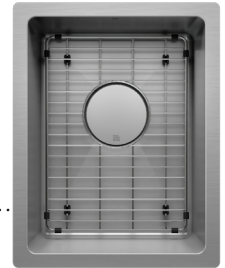

# IHX60-US-14188-G

**Undermount stainless steel kitchen sink**

**Handcrafted**

Slightly rounded corners [0,60"]