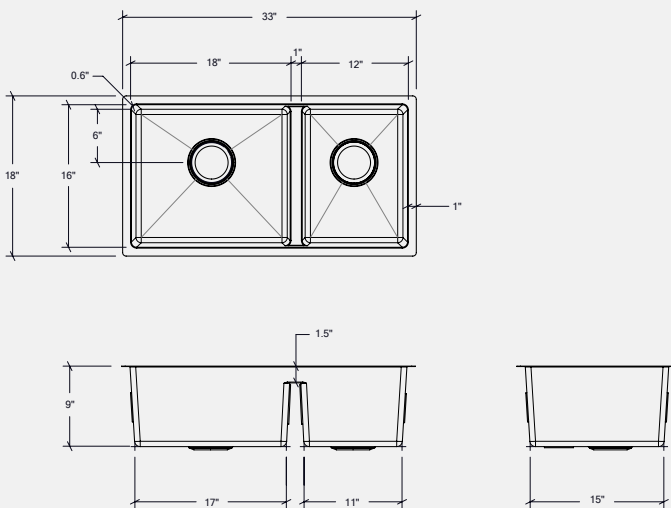

IHX60-UR-33189-G

Undermount stainless steel kitchen sink

Handcrafted

Slightly rounded corners [0,60"]

Installation

Undermount

Bowl

18" × 16" × 9"

12" × 16" × 9"

Overall

33" × 18" × 9"

Recommended cabinet

36"

Drain

Ø 3 1/2"

Features

- 304 brushed finish stainless steel (18/10) – 18 gauge
- Sound deadening pads for maximum noise reduction
- Drain located towards rear providing more space under the sink
- Undermount installation hardware included
- Product certified ASME A112.19.3, CSA B45.4-2022