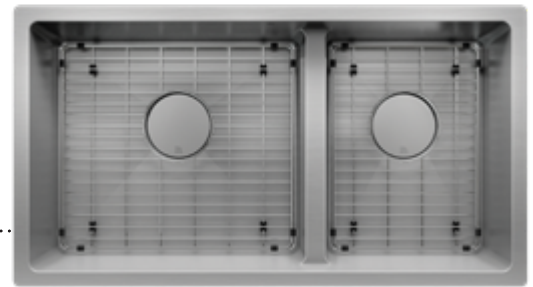

IHX60-UR-33189-G

Undermount stainless steel kitchen sink

Handcrafted

Slightly rounded corners [0,60"]

Installation

Undermount

Bowl

18" × 16" × 9"

12" × 16" × 9"

Overall

33" × 18" × 9"

Recommended cabinet

36"

Drain

Ø 3 1/2"

Features

- 304 brushed finish stainless steel (18/10) – 18 gauge
- Sound deadening pads for maximum noise reduction
- Drain located towards rear providing more space under the sink
- Undermount installation hardware included
- Product certified ASME A112.19.3, CSA B45.4-2022