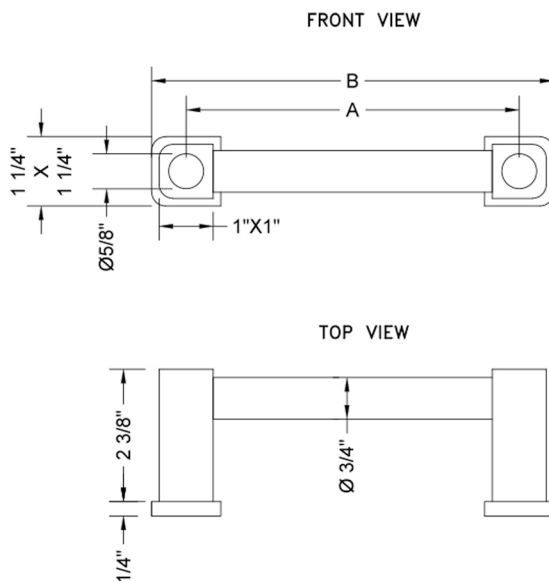

18" H80 Contempo Front Mount Shower Door Pull

Model #: H80-FM-18-

FEATURES:

- Can be mounted vertically or horizontally
- Can be used as a towel bar, foot rest, or shaving station when mounted horizontally
- Not to be used as a grab bar
- All brass construction, fully polished & plated
- For Glass Installation: Separate mounting kit required (H80-GLSKIT)
- Custom sizes available- Contact JACLO for pricing & availability
- Door pulls 24" or longer are NOT AVAILABLE in PG or SG. For large quantity orders, please contact hospitality@jaclo.com

SPECIFICATION DRAWING:

CONTEMPO FRONT MOUNT DOOR HANDLES			
PART. #	SPECIFICS	A	B
H80-FM-06-XXX	6" C TO C	6"	7 1/2"
H80-FM-08-XXX	8" C TO C	8"	9 1/2"
H80-FM-12-XXX	12" C TO C	12"	13 1/2"
H80-FM-16-XXX	16" C TO C	16"	17 1/2"
H80-FM-18-XXX	18" C TO C	18"	19 1/2"
H80-FM-24-XXX	24" C TO C	24"	25 1/2"
H80-FM-32-XXX	32" C TO C	32"	33 1/2"