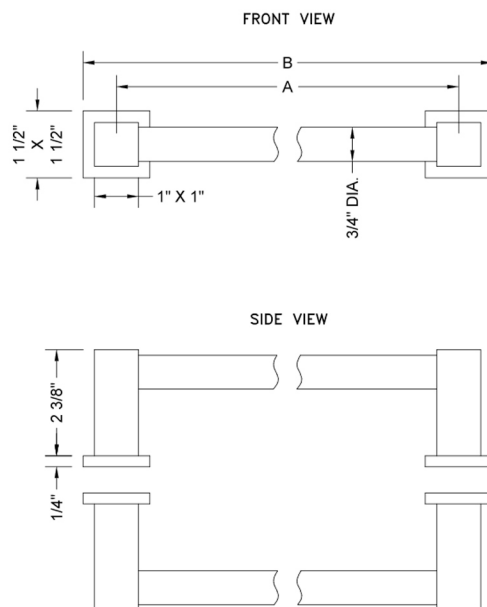

24" Cubix® H42 Back to Back Shower Door Pull

Model #: H42-BB-24-

FEATURES:

- Can be mounted vertically or horizontally
- Can be used as a towel bar when mounted horizontally
- Not to be used as a grab bar
- All brass construction, fully polished & plated
- Includes rubber gaskets for glass door installation
- Custom sizes available- Contact JACLO for pricing & availability
- Not available in BKN, PCU, or PG
- Door pulls 24" or longer are NOT AVAILABLE in SG. For large quantity orders, please contact hospitality@jaclo.com

SPECIFICATION DRAWING:

CUBIX® BACK TO BACK DOOR PULL			
PART. #	SPECIFICS	A	B
H42-BB-	6" CENTER TO CENTER	6"	7 1/2"
H42-BB-08	8" CENTER TO CENTER	8"	9 1/2"
H42-BB-12	12" CENTER TO CENTER	12"	13 1/2"
H42-BB-16	16" CENTER TO CENTER	16"	17 1/2"
H42-BB-18	18" CENTER TO CENTER	18"	19 1/2"
H42-BB-24	24" CENTER TO CENTER	24"	25 1/2"
H42-BB-32	32" CENTER TO CENTER	32"	33 1/2"