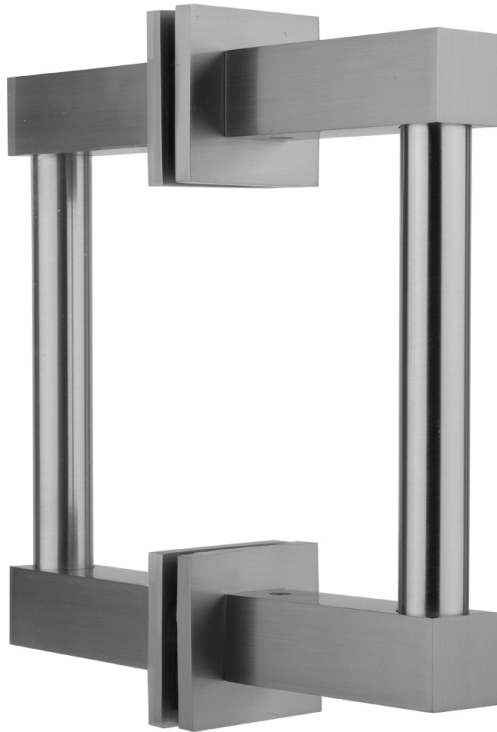

24" Cubix® H42 Back to Back Shower Door Pull

Model #: H42-BB-24-

FEATURES:

- Can be mounted vertically or horizontally
- Can be used as a towel bar when mounted horizontally
- Not to be used as a grab bar
- All brass construction, fully polished & plated
- Includes rubber gaskets for glass door installation
- Custom sizes available- Contact JACLO for pricing & availability
- Not available in BKN, PCU, or PG
- Door pulls 24" or longer are NOT AVAILABLE in SG. For large quantity orders, please contact hospitality@jaclo.com

AVAILABLE FINISHES:

Polished Chrome (PCH)	Satin Chrome (SC)	Bronze Umber (BU)
Satin Nickel (SN)	Pewter (PEW)	Caramel Bronze (CB)
Polished Nickel (PN)	Antique Brass (AB)	Antique Copper (ACU)
Oil-Rubbed Bronze (ORB)	Polished Brass (PB)	Vintage Bronze (VB)
Satin Brass (SB)	Matte Black (MBK)	Satin Gold (SG)
White (WH)	Unlacquered Brass (ULB)	Satin Cooper (SCU)
Almond (ALD)	Amber (AMB)	Azure Blue (AZB)
Coral (COR)	Mint Green (GRN)	Stone Grey (GRY)
Lilac (LAC)	Light Blue (LBL)	Limon (LIM)
Plum (PLM)	Pink (PNK)	Red (RED)
Graphite (GPH)	Aged Unlacquered Brass (AUB)	

SPECIFICATION DRAWING:

CUBIX® BACK TO BACK DOOR PULL			
PART. #	SPECIFICS	A	B
H42-BB-	6" CENTER TO CENTER	6"	7 1/2"
H42-BB-08	8" CENTER TO CENTER	8"	9 1/2"
H42-BB-12	12" CENTER TO CENTER	12"	13 1/2"
H42-BB-16	16" CENTER TO CENTER	16"	17 1/2"
H42-BB-18	18" CENTER TO CENTER	18"	19 1/2"
H42-BB-24	24" CENTER TO CENTER	24"	25 1/2"
H42-BB-32	32" CENTER TO CENTER	32"	33 1/2"