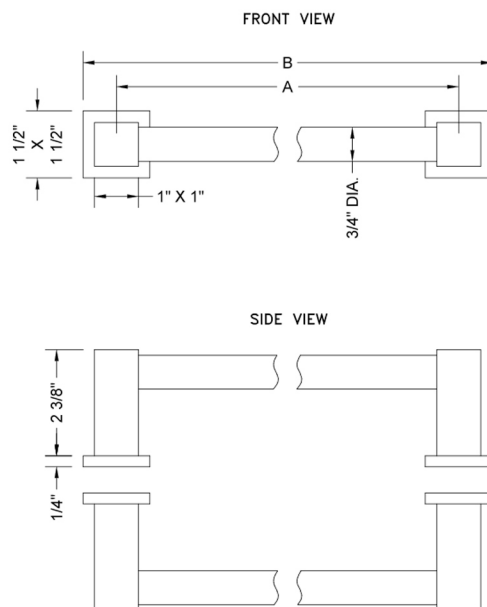

## 12" CUBIX® H42 Back to Back Shower Door Pull

Model #: H42-BB-12-

### FEATURES:

- Can be mounted vertically or horizontally
- Can be used as a towel bar when mounted horizontally
- Not to be used as a grab bar
- All brass construction, fully polished & plated
- Includes rubber gaskets for glass door installation
- Custom sizes available- Contact JACLO for pricing & availability
- Not available in BKN, PCU, or PG
- Door pulls 24" or longer are NOT AVAILABLE in SG. For large quantity orders, please contact [hospitality@jaclo.com](mailto:hospitality@jaclo.com)

### SPECIFICATION DRAWING:

CUBIX® BACK TO BACK DOOR PULL			
PART. #	SPECIFICS	A	B
H42-BB-	6" CENTER TO CENTER	6"	7 1/2"
H42-BB-08	8" CENTER TO CENTER	8"	9 1/2"
H42-BB-12	12" CENTER TO CENTER	12"	13 1/2"
H42-BB-16	16" CENTER TO CENTER	16"	17 1/2"
H42-BB-18	18" CENTER TO CENTER	18"	19 1/2"
H42-BB-24	24" CENTER TO CENTER	24"	25 1/2"
H42-BB-32	32" CENTER TO CENTER	32"	33 1/2"