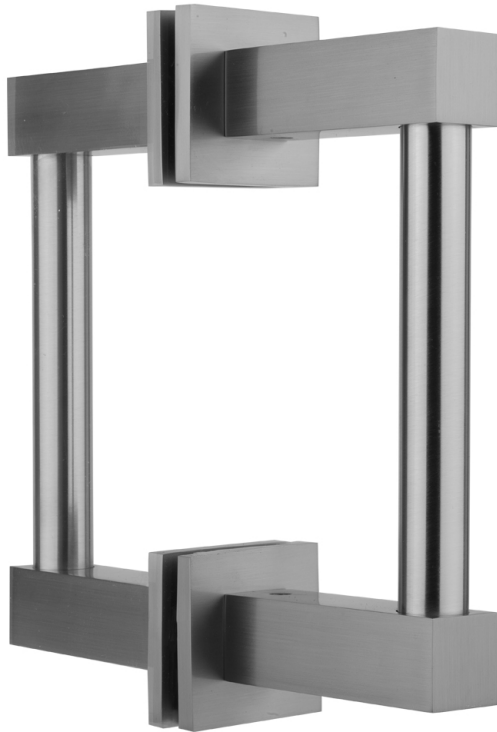

## 12" CUBIX® H42 Back to Back Shower Door Pull

Model #: H42-BB-12-

### FEATURES:

- Can be mounted vertically or horizontally
- Can be used as a towel bar when mounted horizontally
- Not to be used as a grab bar
- All brass construction, fully polished & plated
- Includes rubber gaskets for glass door installation
- Custom sizes available- Contact JACLO for pricing & availability
- Not available in BKN, PCU, or PG
- Door pulls 24" or longer are NOT AVAILABLE in SG. For large quantity orders, please contact [hospitality@jaclo.com](mailto:hospitality@jaclo.com)

### AVAILABLE FINISHES:

Polished Chrome (PCH)	Satin Chrome (SC)	Bronze Umber (BU)
Satin Nickel (SN)	Pewter (PEW)	Caramel Bronze (CB)
Polished Nickel (PN)	Antique Brass (AB)	Antique Copper (ACU)
Oil-Rubbed Bronze (ORB)	Polished Brass (PB)	Vintage Bronze (VB)
Satin Brass (SB)	Matte Black (MBK)	Satin Gold (SG)
White (WH)	Unlacquered Brass (ULB)	Satin Cooper (SCU)
Almond (ALD)	Amber (AMB)	Azure Blue (AZB)
Coral (COR)	Mint Green (GRN)	Stone Grey (GRY)
Lilac (LAC)	Light Blue (LBL)	Limon (LIM)
Plum (PLM)	Pink (PNK)	Red (RED)
Graphite (GPH)	Aged Unlacquered Brass (AUB)	

### SPECIFICATION DRAWING:

CUBIX® BACK TO BACK DOOR PULL			
PART. #	SPECIFICS	A	B
H42-BB-	6" CENTER TO CENTER	6"	7 1/2"
H42-BB-08	8" CENTER TO CENTER	8"	9 1/2"
H42-BB-12	12" CENTER TO CENTER	12"	13 1/2"
H42-BB-16	16" CENTER TO CENTER	16"	17 1/2"
H42-BB-18	18" CENTER TO CENTER	18"	19 1/2"
H42-BB-24	24" CENTER TO CENTER	24"	25 1/2"
H42-BB-32	32" CENTER TO CENTER	32"	33 1/2"