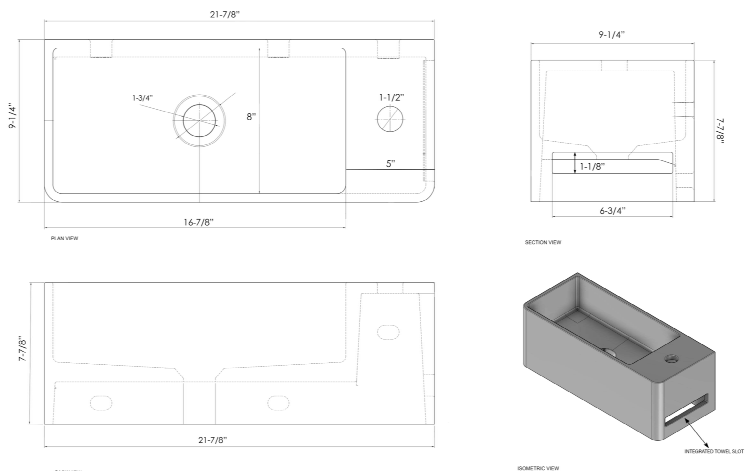

faucet not included

W: 21-7/8"
D: 9-1/4"
H: 7-7/8"

Features:

- ▶ Wall or countertop installation
- ▶ Concrete
- ▶ No overflow for a clean look
- ▶ Deck size: 9-1/8" x 5"
- ▶ Matching 1.75" drain included
- ▶ Mounting hardware included
- ▶ Integrated slot
- ▶ 1 faucet hole
- ▶ Krete logo
- ▶ Available in 3 signature colors
- ▶ Each basin is subtly unique in tone and texture
- ▶ Hand-finished

***Please do NOT drill hole without template or actual product.**

Interior Dimensions:

Basin Interior: 16-7/8" x 8-1/8"
Basin Depth: 4-3/8"
Back of basin to center of drain: 4-1/2"
Drain hole: 1-3/4"
Faucet hole: 1-1/2"

Dimensions of fixture are nominal and may vary within the range of tolerances established by AMSE Standard A112.19.2.2018
Dimensions and specifications subject to change without notice.