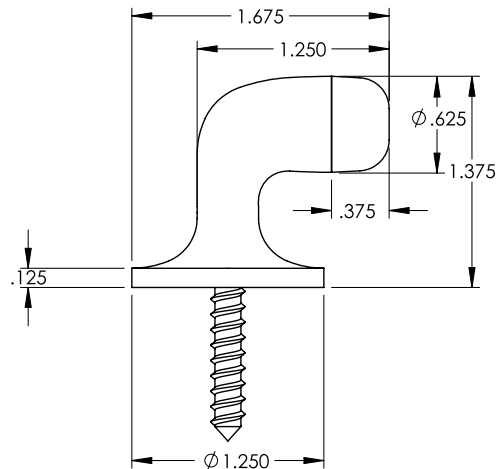

Cylinder Floor Bumpers *with Screws*

Description	Product Code
1 ½" Cylinder	2257
2" Cylinder	2258

Cylinder Floor Bumpers with Dome Cap *with Screws*

Description	Product Code
1 ½" Cylinder	2259
2" Cylinder	2260

Extendable Baseboard Door Bumper

Product Code
2233

>> Includes 3", 1", and ½" base with 2" screw

Floor Door Bumper

Product Code
2254

DIMENSIONS ARE IN INCHES