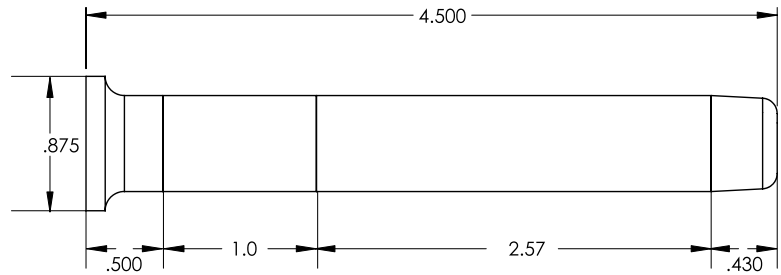

Cylinder Floor Bumpers *with Screws*

Description	Product Code
1 ½" Cylinder	2257
2" Cylinder	2258

Cylinder Floor Bumpers with Dome Cap *with Screws*

Description	Product Code
1 ½" Cylinder	2259
2" Cylinder	2260

Extendable Baseboard Door Bumper

Product Code
2233

>> Includes 3", 1", and ½" base with 2" screw

Floor Door Bumper

Product Code
2254

DIMENSIONS ARE IN INCHES