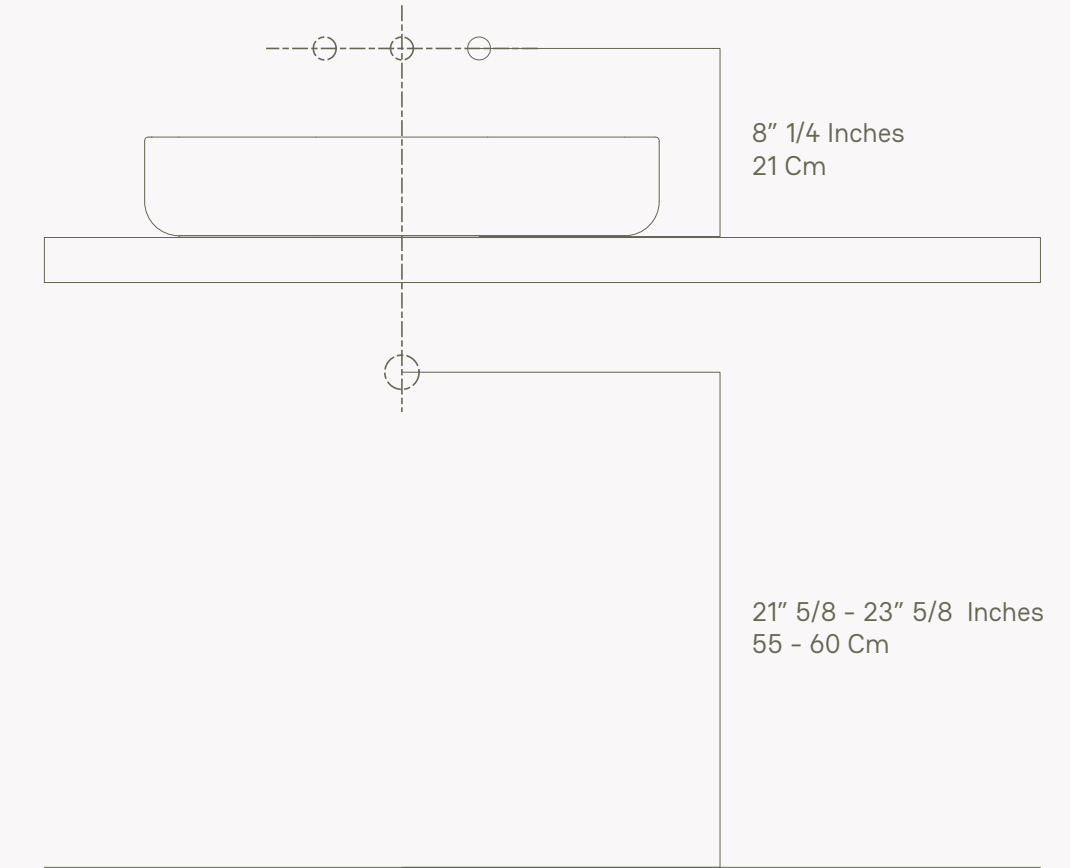

Konkretus.com

Fladd 05

Product Data Sheet

KONKRETUS

Installation Notes

Notas de Instalación

Recommended height for wall mounted taps
Altura recomendada para grifería de pared

Scale 1:5

Note:
Illustrative images, may vary from the real product.

Recommended perforations for drain and countertop tap.

Perforaciones recomendadas para el desagüe y la grifería de mesón.

Note:
These are recommended and may vary, verify before intallate.

Dimensions

Height Altura	Width Ancho	Depth Profundidad
4" 1/4 Inches - 11 Cm 4" 1/4 Pulgadas - 11 Cm	22" 1/2 Inches - 57 Cm 22" 1/2 Pulgadas - 57 Cm	14" 1/2 Inches - 37 Cm 14" 1/2 Pulgadas - 37 Cm

Weight

Peso 35.3 Pounds - 16 Kg
35.3 Libras - 16 Kg

Material

Material Concrete
Concreto

Note:
These are approximate and may vary.