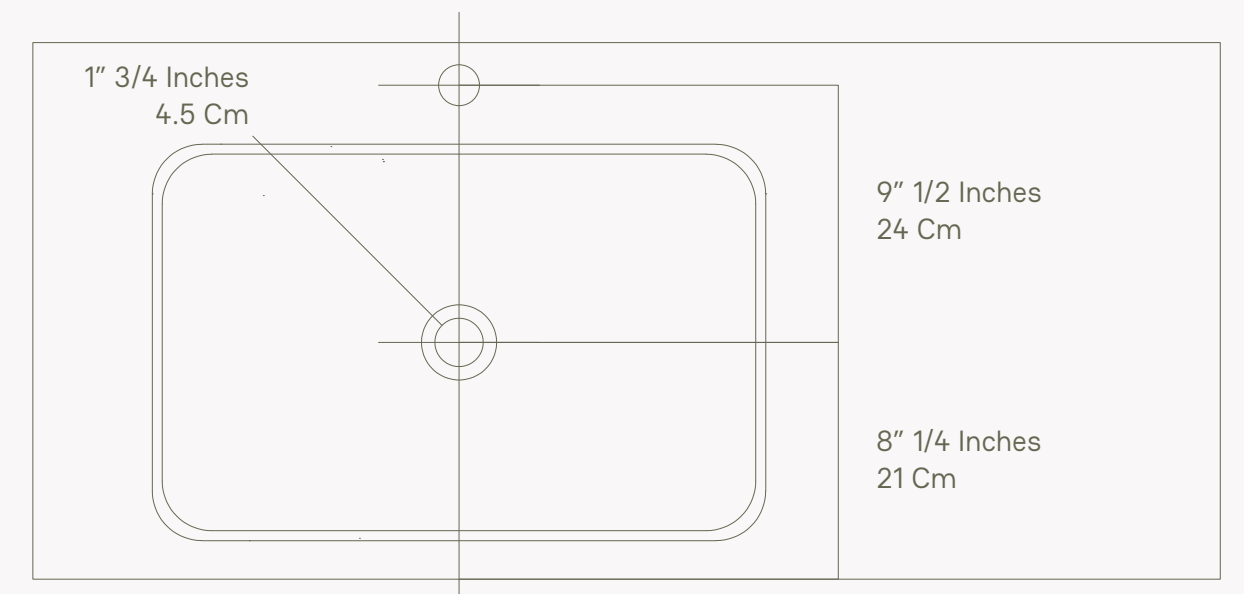

Konkretus.com

Fladd 05

Product Data Sheet

KONKRETUS

Installation Notes

Notas de Instalación

Recommended height for wall mounted taps
Altura recomendada para grifería de pared

Scale 1:5

Note:
Illustrative images, may vary from the real product.

Recommended perforations for drain and countertop tap.

Perforaciones recomendadas para el desagüe y la grifería de mesón.

Note:
These are recommended and may vary, verify before intallate.

Dimensions

Height Altura	Width Ancho	Depth Profundidad
4" 1/4 Inches - 11 Cm 4" 1/4 Pulgadas - 11 Cm	22" 1/2 Inches - 57 Cm 22" 1/2 Pulgadas - 57 Cm	14" 1/2 Inches - 37 Cm 14" 1/2 Pulgadas - 37 Cm

Weight

Peso 35.3 Pounds - 16 Kg
35.3 Libras - 16 Kg

Material

Material Concrete
Concreto

Note:
These are approximate and may vary.