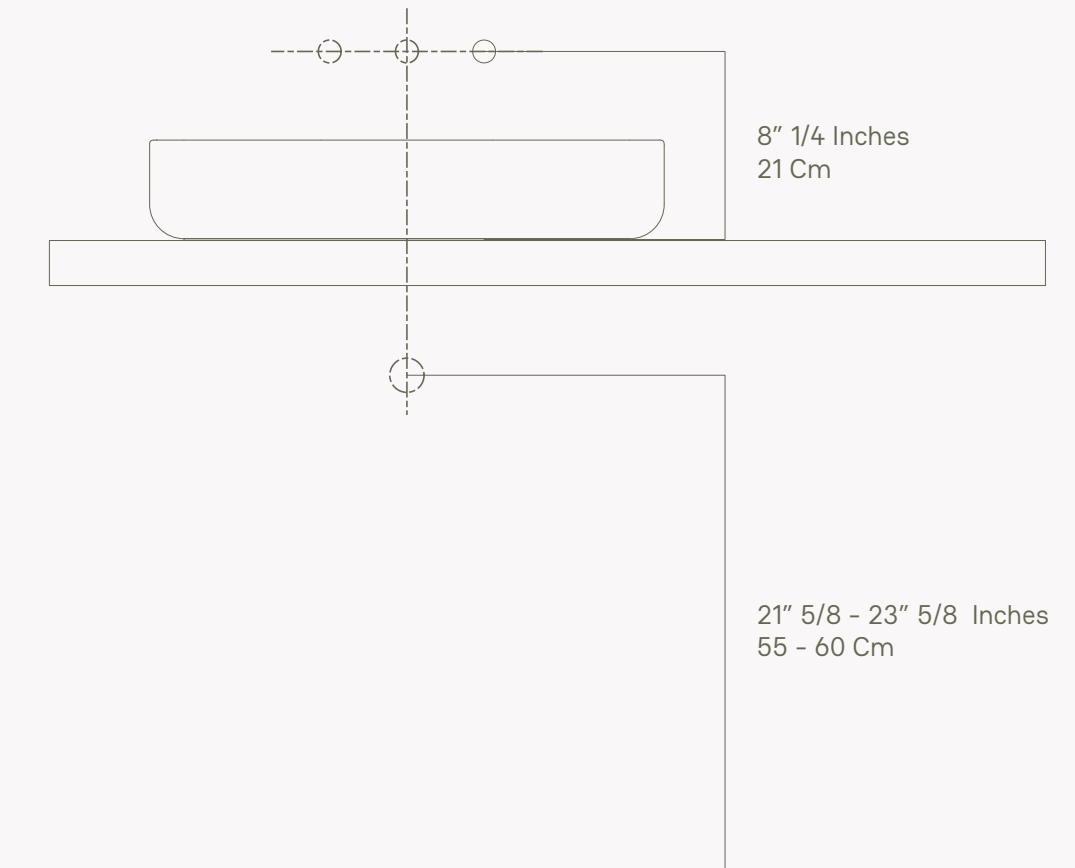

Konkretus.com

Fladd 04

Product Data Sheet

KONKRETUS

Scale 1:5

Note:
Illustrative images, may vary from the real product.

Dimensions
Dimensiones

Height 4" 1/4 Inches - 11 Cm
Altura 4" 1/4 Pulgadas - 11 Cm

Width 22" 1/2 Inches - 57 Cm
Ancho 22" 1/2 Pulgadas - 57 Cm

Depht 14" 1/2 Inches - 37 Cm
Profundidad 14" 1/2 Pulgadas - 37 Cm

Weight 35.3 Pounds - 16 Kg
Peso 35.3 Libras - 16 Kg

Material Concrete
Materia Concreto

Note:
These are approximate and may vary.

Installation Notes

Notas de Instalación

Recommended height for wall mounted taps
Altura recomendada para grifería de pared

Recommended perforations for drain and countertop tap.

Perforaciones recomendadas para el desague y la grifería de mesón.

Note:
These are recommended and may vary, verify before intallate.