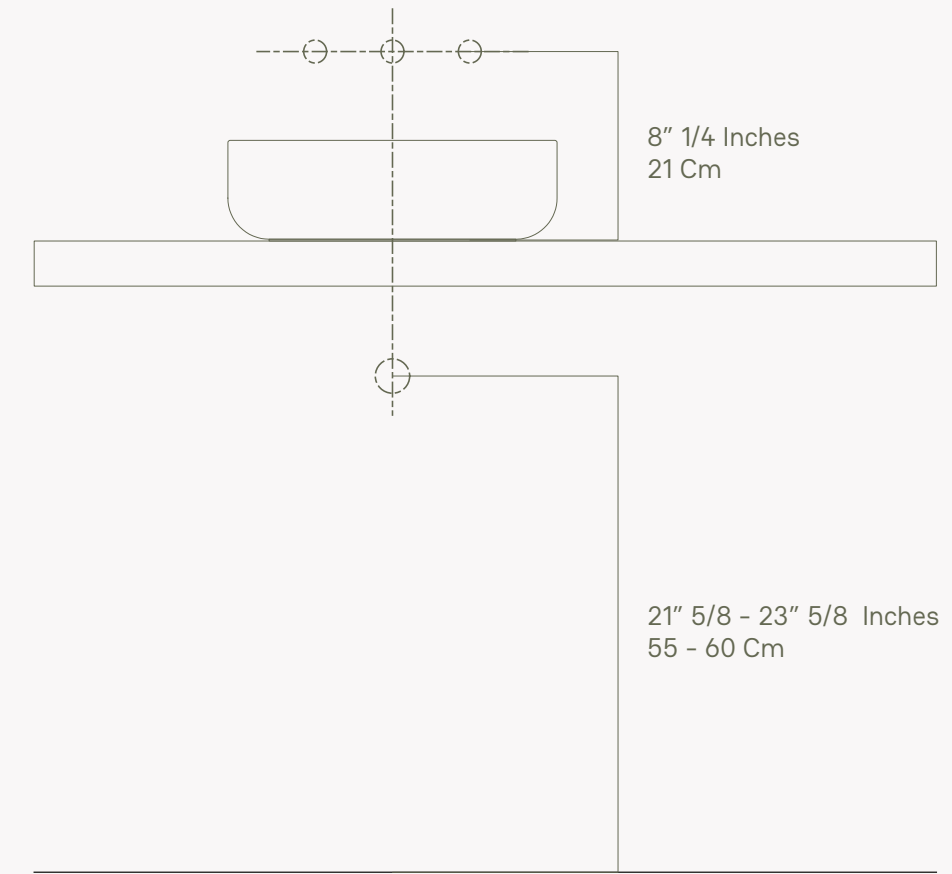

Konkretus.com

Fladd 03

Product Data Sheet

KONKRETUS

Scale 1:5

Note:
Illustrative images, may vary from the real product.

Dimensions
Dimensiones

Height 4" 1/4 Inches - 11 Cm
Altura 4" 1/4 Pulgadas - 11 Cm

Width 14" 1/2 Inches - 37 Cm
Ancho 14" 1/2 Pulgadas - 37 Cm

Depth 14" 1/2 Inches - 37 Cm
Profundidad 14" 1/2 Pulgadas - 37 Cm

Weight 17.7 Pounds - 7.6 Kg
Peso 17.7 Libras - 7.6 Kg

Material Concrete
Materia Concreto

Note:
These are approximate and may vary.

Installation Notes

Notas de Instalación

Recommended height for wall mounted taps
Altura recomendada para grifería de pared

Recommended perforations for drain and countertop tap.

Perforaciones recomendadas para el desague y la grifería de mesón.

Note:
These are recommended and may vary, verify before intallate.