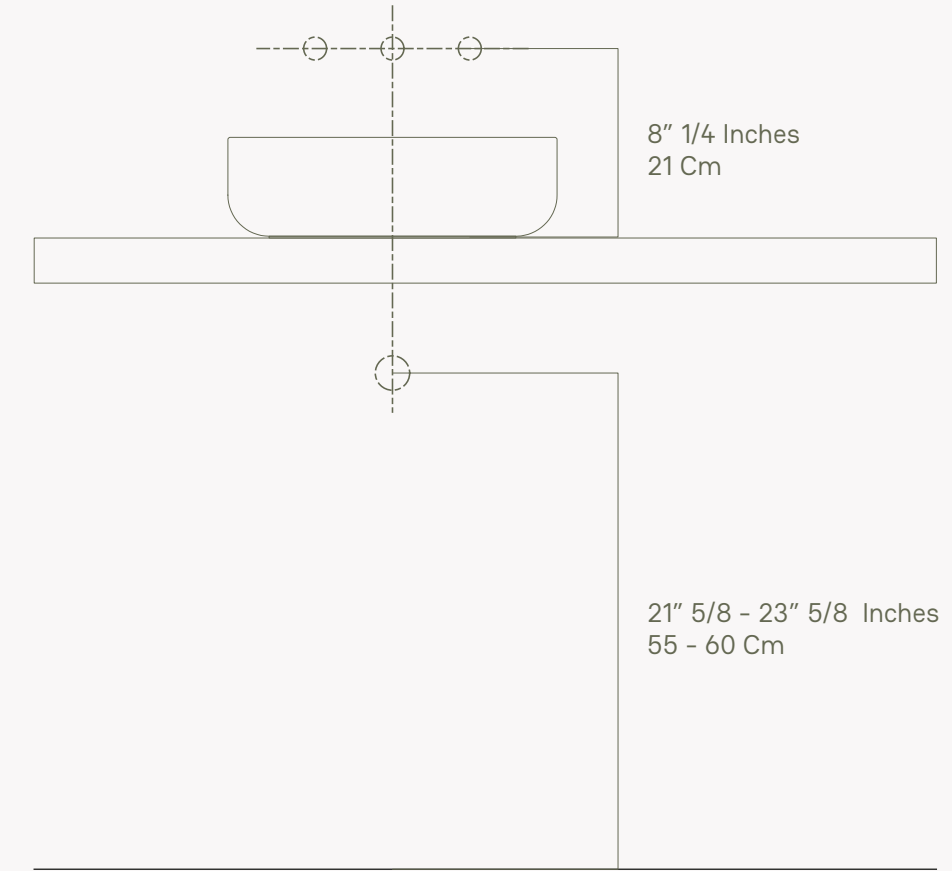

Konkretus.com

Fladd 02

Product Data Sheet

KONKRETUS

Scale 1:5

Note:
Illustrative images, may vary from the real product.

Dimensions
Dimensiones

Height 4" 1/4 Inches - 11 Cm
Altura 4" 1/4 Pulgadas - 11 Cm

Width 14" 1/2 Inches - 37 Cm
Ancho 14" 1/2 Pulgadas - 37 Cm

Depth 14" 1/2 Inches - 33 Cm
Profundidad 14" 1/2 Pulgadas - 33 Cm

Weight 13.2 Pounds - 6.4 Kg
Peso 13.2 Libras - 6.4 Kg

Material Concrete
Materia Concreto

Note:
These are approximate and may vary.

Installation Notes

Notas de Instalación

Recommended height for wall mounted taps
Altura recomendada para grifería de pared

Recommended perforations for drain and countertop tap.