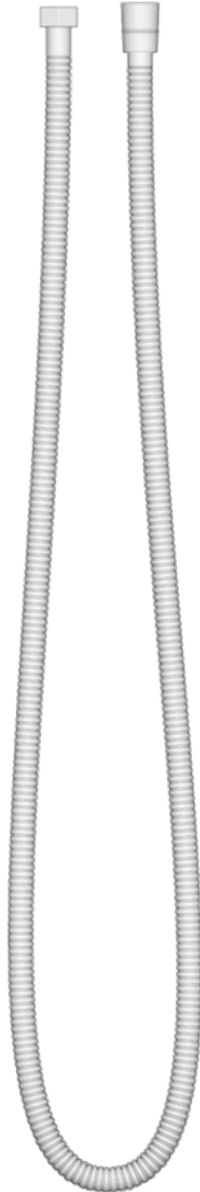

F907-97

Classic Multifunction Flexible Hose
Handshower Kit

artos®

OPERATING SPECIFICATIONS

OPERATING PRESSURE

Minimum: 15 psi

Maximum: 125 psi

Above 90psi it may be necessary to install
a pressure reducer

OPERATING TEMPERATURE

Maximum: 176°

FLOW CAPACITY

1.8 USGPM

F907-97

Classic Multifunction Flexible Hose
Handshower Kit

artos®

PRODUCT DIMENSIONS

PRODUCT SKU

F902-42CL

F907-97

Classic Multifunction Flexible Hose
Handshower Kit

artos®

PRODUCT DIMENSIONS

PRODUCT SKU

F901-23

F907-97

Classic Multifunction Flexible Hose
Handshower Kit

artos®

PRODUCT DIMENSIONS

PRODUCT SKU

F902-8

METAL SHOWER HOSE

1/2" FEMALE CONNECTIONS
60" IN LENGTH