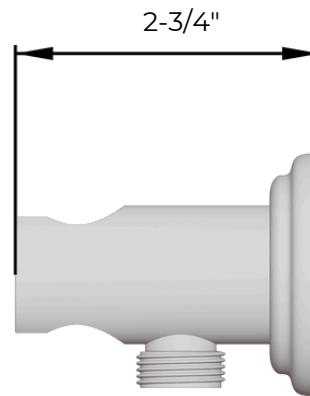

F907-97

Classic Multifunction Flexible Hose
Handshower Kit

artos®

OPERATING SPECIFICATIONS

OPERATING PRESSURE

Minimum: 15 psi

Maximum: 125 psi

Above 90psi it may be necessary to install
a pressure reducer

OPERATING TEMPERATURE

Maximum: 176°

FLOW CAPACITY

1.8 USGPM

F907-97

Classic Multifunction Flexible Hose
Handshower Kit

artos®

PRODUCT DIMENSIONS

PRODUCT SKU

F902-42CL

F907-97

Classic Multifunction Flexible Hose
Handshower Kit

artos®

PRODUCT DIMENSIONS

PRODUCT SKU

F901-23

F907-97

Classic Multifunction Flexible Hose
Handshower Kit

artos®

PRODUCT DIMENSIONS

PRODUCT SKU

F902-8

METAL SHOWER HOSE

1/2" FEMALE CONNECTIONS
60" IN LENGTH