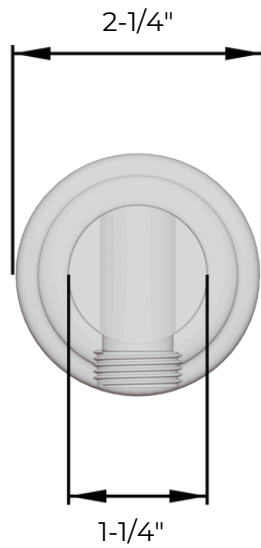

F907-97

Classic Multifunction Flexible Hose
Handshower Kit

artos®

OPERATING SPECIFICATIONS

OPERATING PRESSURE

Minimum: 15 psi

Maximum: 125 psi

Above 90psi it may be necessary to install
a pressure reducer

OPERATING TEMPERATURE

Maximum: 176°

FLOW CAPACITY

1.8 USGPM

F907-97

Classic Multifunction Flexible Hose
Handshower Kit

artos®

PRODUCT DIMENSIONS

PRODUCT SKU

F902-42CL

F907-97

Classic Multifunction Flexible Hose
Handshower Kit

artos®

PRODUCT DIMENSIONS

PRODUCT SKU

F901-23

F907-97

Classic Multifunction Flexible Hose
Handshower Kit

artos®

PRODUCT DIMENSIONS

PRODUCT SKU

F902-8

METAL SHOWER HOSE

1/2" FEMALE CONNECTIONS
60" IN LENGTH