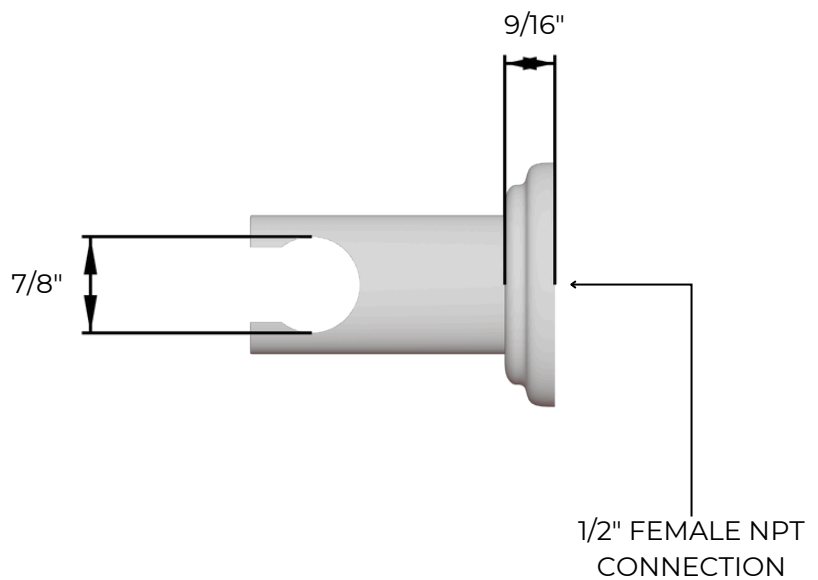

F907-97

Classic Multifunction Flexible Hose
Handshower Kit

artos®

OPERATING SPECIFICATIONS

OPERATING PRESSURE

Minimum: 15 psi

Maximum: 125 psi

Above 90psi it may be necessary to install
a pressure reducer

OPERATING TEMPERATURE

Maximum: 176°

FLOW CAPACITY

1.8 USGPM

F907-97

Classic Multifunction Flexible Hose
Handshower Kit

artos®

PRODUCT DIMENSIONS

PRODUCT SKU

F902-42CL

F907-97

Classic Multifunction Flexible Hose
Handshower Kit

artos®

PRODUCT DIMENSIONS

PRODUCT SKU

F901-23

F907-97

Classic Multifunction Flexible Hose
Handshower Kit

artos®

PRODUCT DIMENSIONS

PRODUCT SKU

F902-8

METAL SHOWER HOSE

1/2" FEMALE CONNECTIONS
60" IN LENGTH