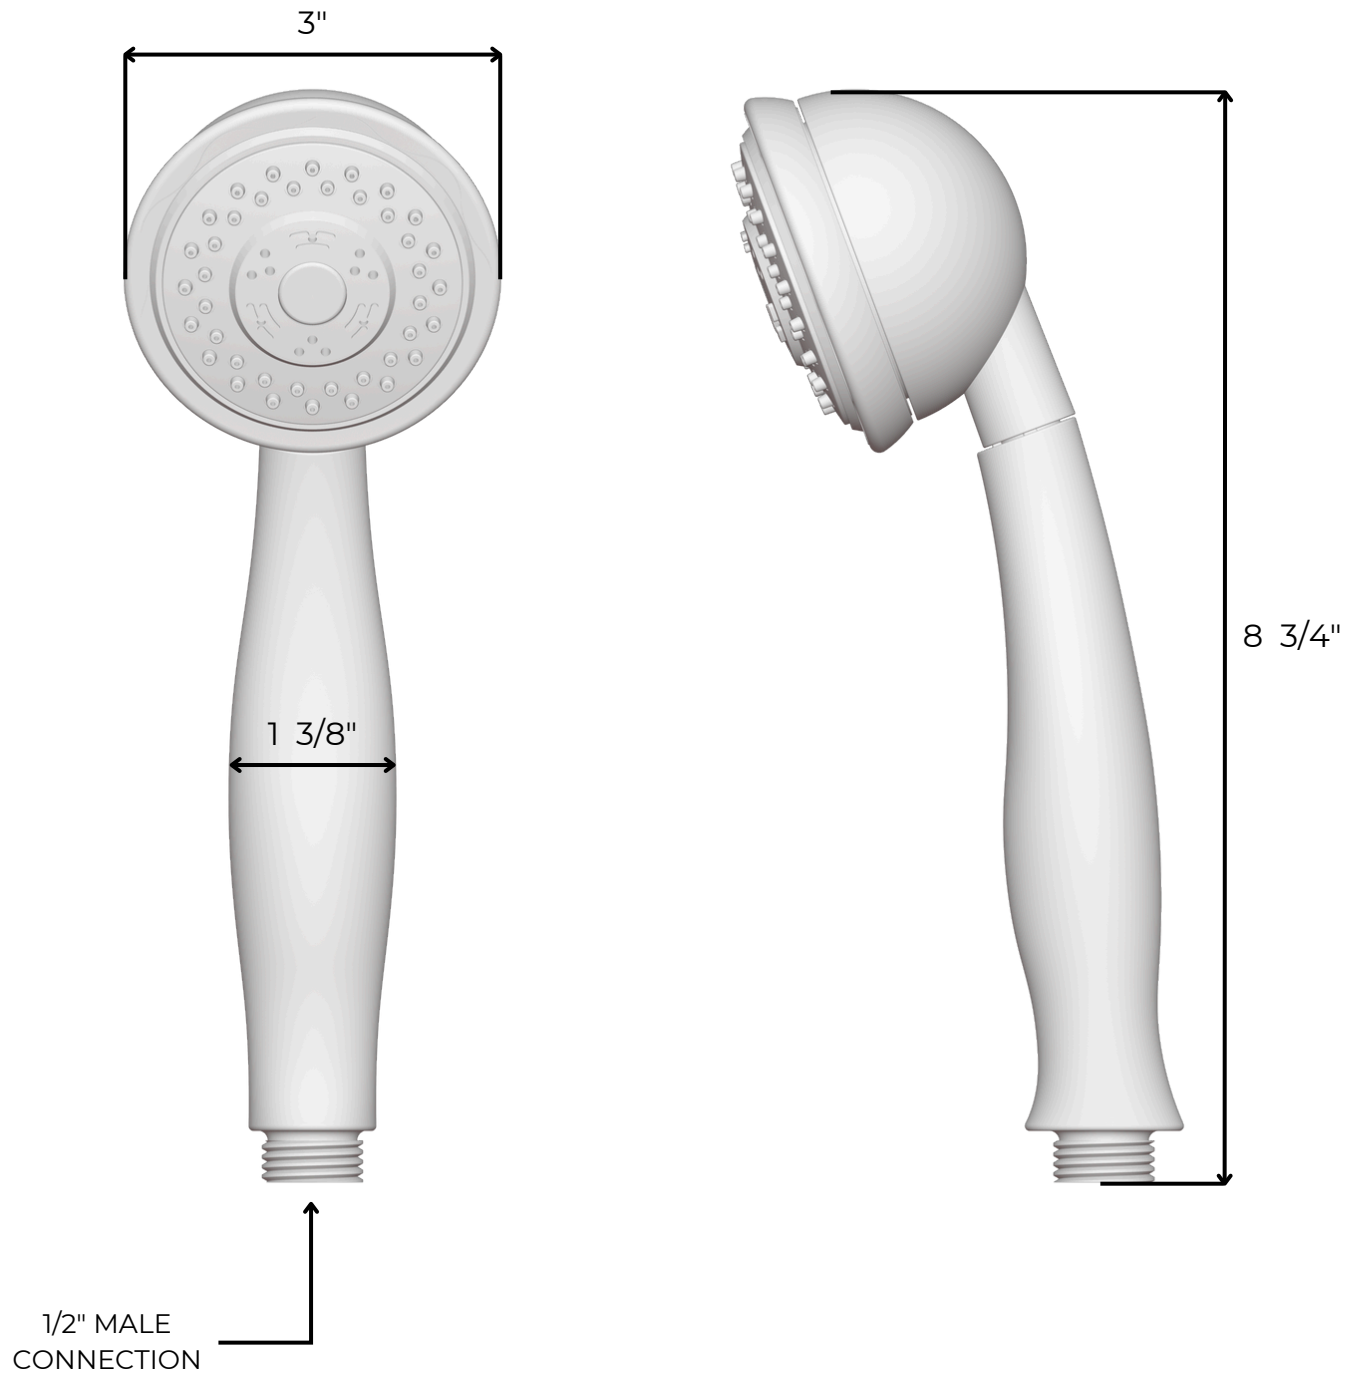

F907-97

Classic Multifunction Flexible Hose
Handshower Kit

artos®

OPERATING SPECIFICATIONS

OPERATING PRESSURE

Minimum: 15 psi

Maximum: 125 psi

Above 90psi it may be necessary to install
a pressure reducer

OPERATING TEMPERATURE

Maximum: 176°

FLOW CAPACITY

1.8 USGPM

F907-97

Classic Multifunction Flexible Hose
Handshower Kit

artos®

PRODUCT DIMENSIONS

PRODUCT SKU

F902-42CL

F907-97

Classic Multifunction Flexible Hose
Handshower Kit

artos®

PRODUCT DIMENSIONS

PRODUCT SKU

F901-23

F907-97

Classic Multifunction Flexible Hose
Handshower Kit

artos®

PRODUCT DIMENSIONS

PRODUCT SKU

F902-8

METAL SHOWER HOSE

1/2" FEMALE CONNECTIONS
60" IN LENGTH