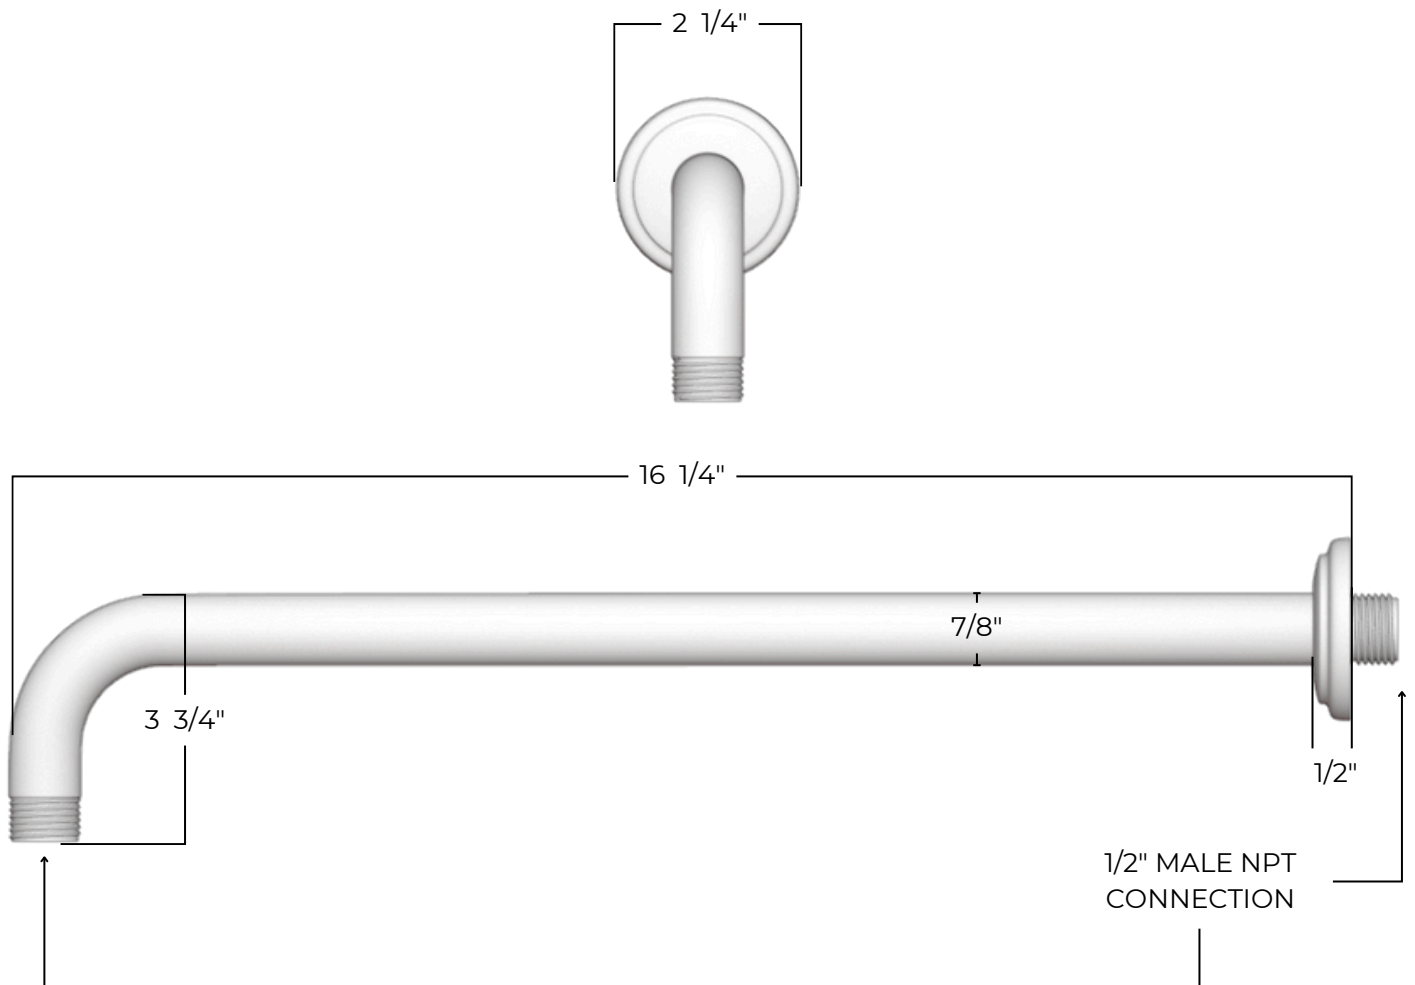

F907-1CL

Classic 8" Rain Shower Head on Wall
Mount Arm

artos®

OPERATING SPECIFICATIONS

F907-1CL

Classic 8" Rain Shower Head on Wall
Mount Arm

artos®

PRODUCT DIMENSIONS

PRODUCT SKU

F902-1CL

F907-1CL

artos®

Classic 8" Rain Shower Head on Wall
Mount Arm

PRODUCT DIMENSIONS

PRODUCT SKU

F901-22