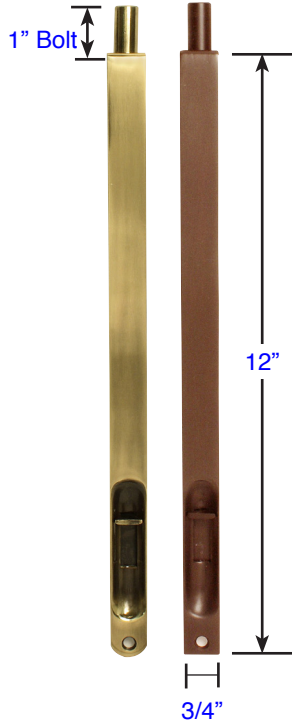

12" Flush Bolts

6" Flush Bolts

4" Flush Bolts

Flush Bolt Strike

DIMENSIONS ARE IN INCHES