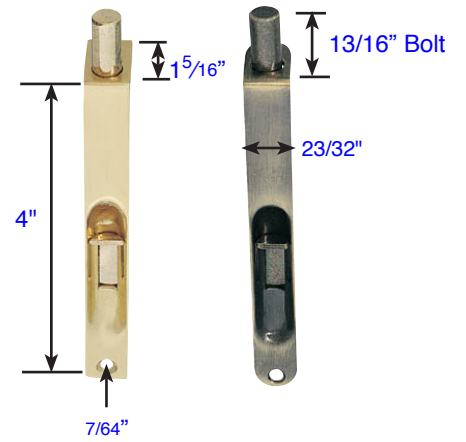

12" Flush Bolts

6" Flush Bolts

4" Flush Bolts

Flush Bolt Strike

DIMENSIONS ARE IN INCHES