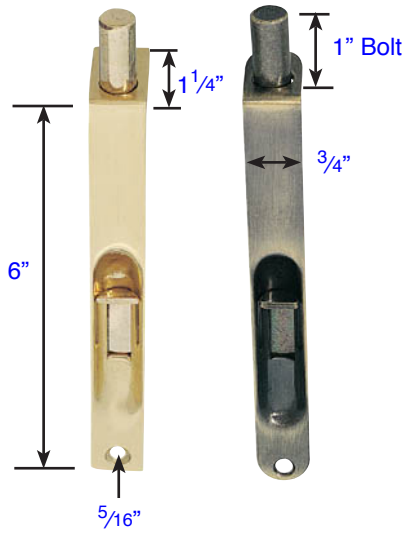

12" Flush Bolts

6" Flush Bolts

4" Flush Bolts

Flush Bolt Strike

DIMENSIONS ARE IN INCHES