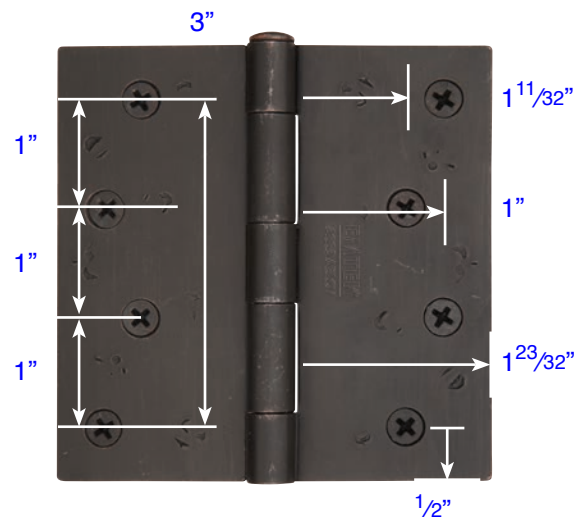

3 1/2" x 3 1/2"

4" x 4"

Brass Residential Duty
 Square Corner: 96113
 1/4" Radius: 96123
 5/8" : 96133

Brass Heavy Duty, Plain Bearing
 Square Corner: 96213
 1/4" Radius: 96223
 5/8" : 96233

Brass Heavy Duty, Ball Bearing
 Square Corner: 96413

Steel Residential Duty
 Square Corner: 91013
 1/4" Radius: 91023
 5/8" : 91033

Steel Heavy Duty, Plain Bearing
 Square Corner: 92013
 1/4" Radius: 92023

Steel Residential Duty
 Square Corner: 91014
 1/4" Radius: 91024
 5/8" : 91034

4" x 4"

4 1/2" x 4 1/2"

Brass Residential Duty
 Square Corner: 96114
 1/4" Radius: 96124
 5/8" : 96134

Brass Heavy Duty, Plain Bearing
 Square Corner: 96214
 1/4" Radius: 96224
 5/8" : 96234

Brass Heavy Duty, Ball Bearing
 Square Corner: 96414

Steel Heavy Duty, Plain Bearing
 Square Corner: 92015
 1/4" Radius: 92025

Steel Heavy Duty, Ball Bearing
 Square Corner: 94015
 1/4" Radius: 94025