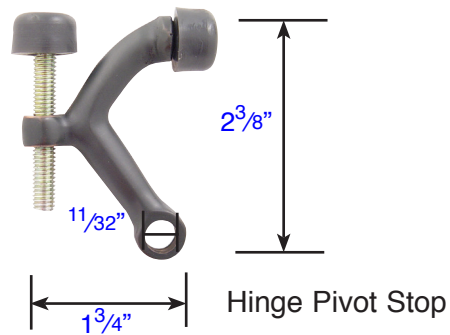

Door Stops *with Screws*

Description	Product Code
Half Dome	2251
Goose Style	2253

Half Dome
Door Stop
(2251)

1" Projection (tall)
1¹³/₁₆" Base Diameter

Goose Style
Door Stop
(2253)

2 1/2"
2 7/8" Tall

Door Stops

Description	Product Code
3"	2232
4"	2231

Base = 1 1/4"

Hinge Pivot Stop

Description	Product Code
Hinge Pivot Stop	2241
Extended Button Tip (Used on Solid Brass Hinges)	2242

Hinge Pivot Stop

Extended Button Tip

DIMENSIONS ARE IN INCHES