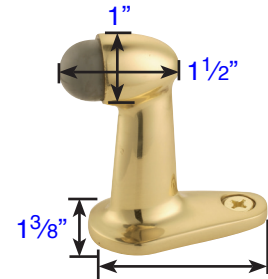

Door Stops *with Screws*

Description	Product Code
Half Dome	2251
Goose Style	2253

Half Dome
Door Stop
(2251)

1" Projection (tall)
1¹³/₁₆" Base Diameter

Goose Style
Door Stop
(2253)

2 1/2"
2 7/8" Tall

Door Stops

Description	Product Code
3"	2232
4"	2231

Base = 1 1/4"

Hinge Pivot Stop

Description	Product Code
Hinge Pivot Stop	2241
Extended Button Tip (Used on Solid Brass Hinges)	2242

Hinge Pivot Stop

Extended Button Tip

DIMENSIONS ARE IN INCHES