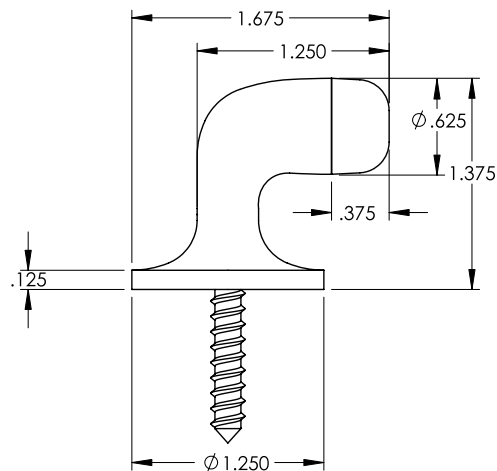

Cylinder Floor Bumpers *with Screws*

Description	Product Code
1 1/2" Cylinder	2257
2" Cylinder	2258

Cylinder Floor Bumpers with Dome Cap *with Screws*

Description	Product Code
1 1/2" Cylinder	2259
2" Cylinder	2260

Extendable Baseboard Door Bumper

Product Code
2233

>> Includes 3", 1", and 1/2" base with 2" screw

Floor Door Bumper

Product Code
2254

DIMENSIONS ARE IN INCHES