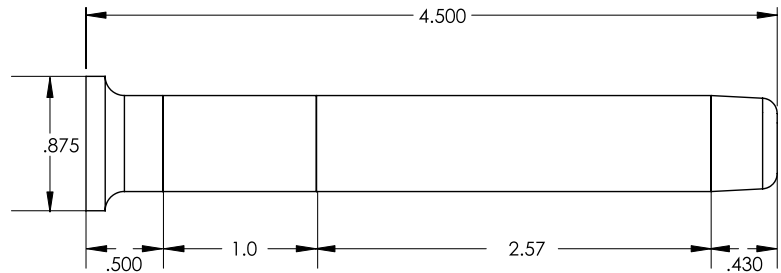

Cylinder Floor Bumpers *with Screws*

Description	Product Code
1 1/2" Cylinder	2257
2" Cylinder	2258

Cylinder Floor Bumpers with Dome Cap *with Screws*

Description	Product Code
1 1/2" Cylinder	2259
2" Cylinder	2260

Extendable Baseboard Door Bumper

Product Code
2233

>> Includes 3", 1", and 1/2" base with 2" screw

Floor Door Bumper

Product Code
2254

DIMENSIONS ARE IN INCHES