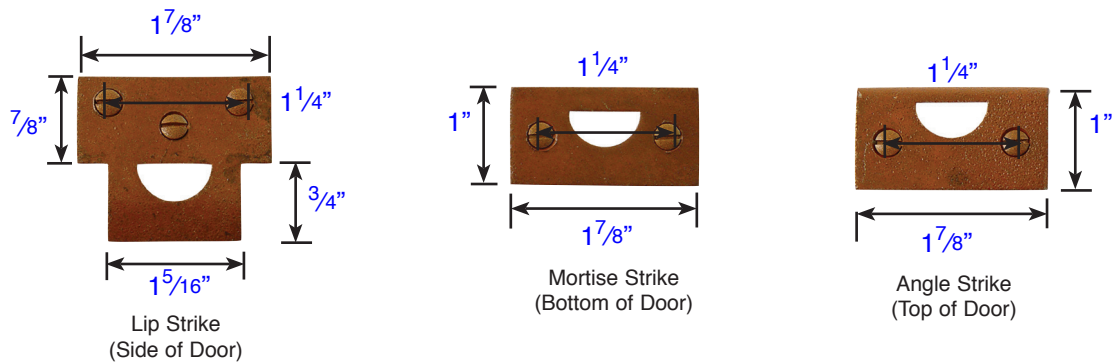

**Solid Brass Surface Bolts**

Description	Product Code
6" Surface Bolt	8511
8" Surface Bolt	8515
12" Surface Bolt	8512
18" Surface Bolt	8513
24" Surface Bolt	8514

**Surface Bolts Strike Plates**

DIMENSIONS ARE IN INCHES