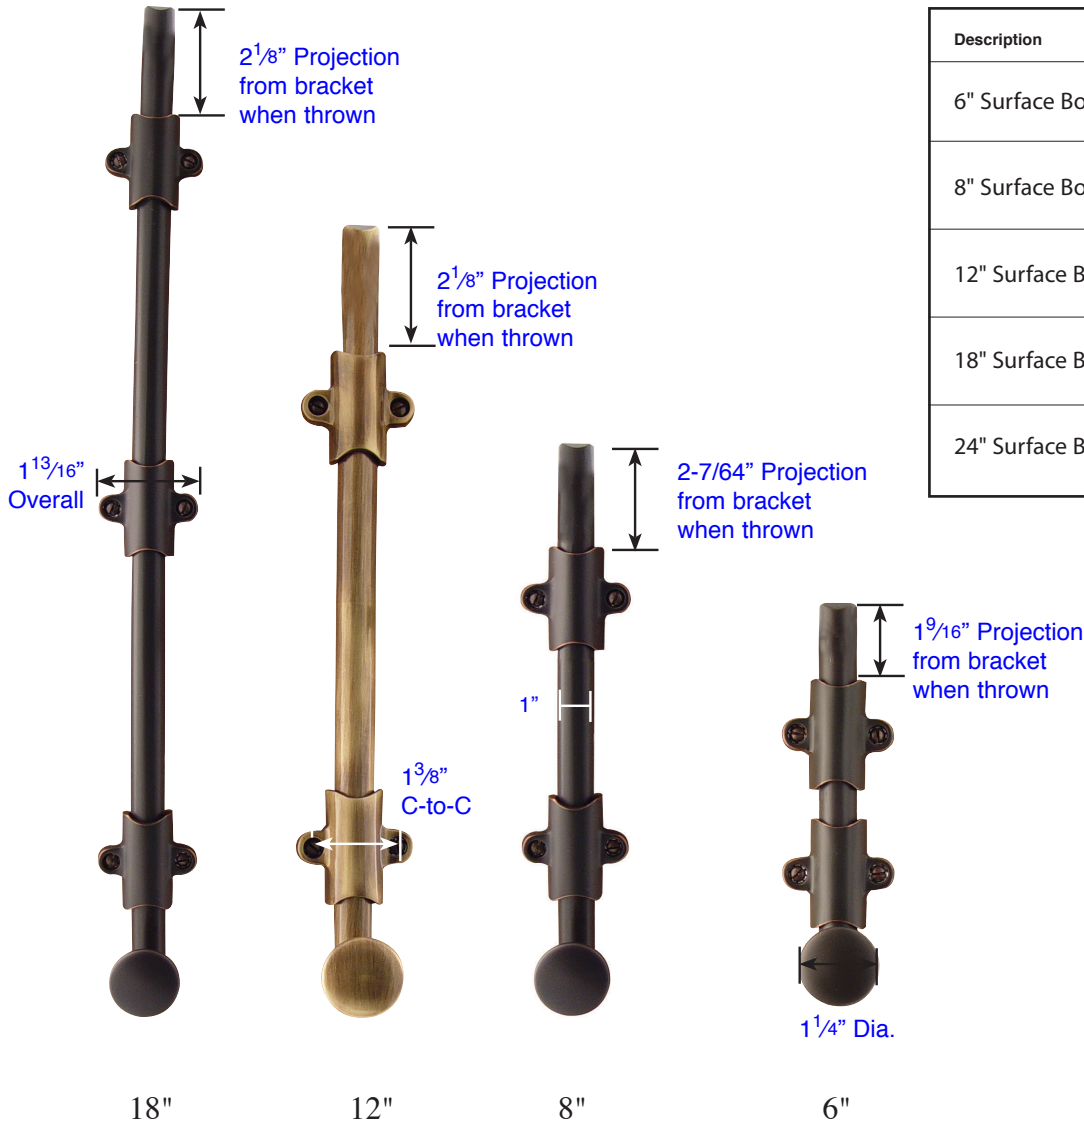

**Solid Brass Surface Bolts**

Description	Product Code
6" Surface Bolt	8511
8" Surface Bolt	8515
12" Surface Bolt	8512
18" Surface Bolt	8513
24" Surface Bolt	8514

**Surface Bolts Strike Plates**

DIMENSIONS ARE IN INCHES