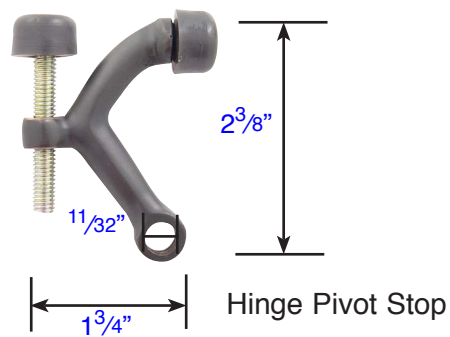

**Door Stops** *with Screws*

Description	Product Code
Half Dome	2251
Goose Style	2253

Half Dome Door Stop (2251)

1" Projection (tall)  
1<sup>13</sup>/<sub>16</sub>" Base Diameter

Goose Style Door Stop (2253)

2<sup>1</sup>/<sub>2</sub>"  
2<sup>7</sup>/<sub>8</sub>" Tall

**Door Stops**

Description	Product Code
3"	2232
4"	2231

Base = 1<sup>1</sup>/<sub>4</sub>"

**Hinge Pivot Stop**

Description	Product Code
Hinge Pivot Stop	2241
Extended Button Tip (Used on Solid Brass Hinges)	2242

2<sup>3</sup>/<sub>8</sub>"

1<sup>1</sup>/<sub>32</sub>"

1<sup>3</sup>/<sub>4</sub>"

Hinge Pivot Stop

3/4"

1/2"

5/16"

Extended Button Tip

DIMENSIONS ARE IN INCHES