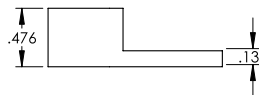

4" Dutch Door Bolts

Description	Product Code
4" Dutch Door Bolt	8516

Mortise Strike

Lip Strike

> Supplied with 2 Types of Strike Plates with Screws. Strikes & Screws are **NOT** sold separately.

Patio Door Bolts, Keyed

Description	Product Code
Silver	206011
Bronze	206012
White	206016
Black	206017

Patio Door Bolts, Non-Keyed

Description	Product Code
Silver	206511
Bronze	206512
White	206516

DIMENSIONS ARE IN INCHES