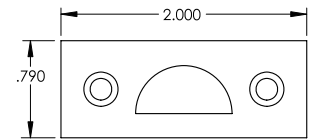

4" Dutch Door Bolts

Description	Product Code
4" Dutch Door Bolt	8516

Mortise Strike

Lip Strike

> Supplied with 2 Types of Strike Plates with Screws. Strikes & Screws are **NOT** sold separately.

Patio Door Bolts, Keyed

Description	Product Code
Silver	206011
Bronze	206012
White	206016
Black	206017

Patio Door Bolts, Non-Keyed

Description	Product Code
Silver	206511
Bronze	206512
White	206516

DIMENSIONS ARE IN INCHES