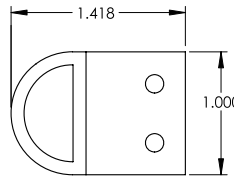

4" Dutch Door Bolts

Description	Product Code
4" Dutch Door Bolt	8516

Mortise Strike

Lip Strike

> Supplied with 2 Types of Strike Plates with Screws. Strikes & Screws are **NOT** sold separately.

Patio Door Bolts, Keyed

Description	Product Code
Silver	206011
Bronze	206012
White	206016
Black	206017

Patio Door Bolts, Non-Keyed

Description	Product Code
Silver	206511
Bronze	206512
White	206516

DIMENSIONS ARE IN INCHES