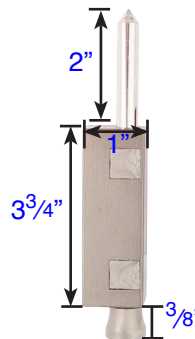

4" Dutch Door Bolts

Description	Product Code
4" Dutch Door Bolt	8516

Mortise Strike

Lip Strike

> Supplied with 2 Types of Strike Plates with Screws. Strikes & Screws are **NOT** sold separately.

Patio Door Bolts, Keyed

Description	Product Code
Silver	206011
Bronze	206012
White	206016
Black	206017

Patio Door Bolts, Non-Keyed

Description	Product Code
Silver	206511
Bronze	206512
White	206516

DIMENSIONS ARE IN INCHES