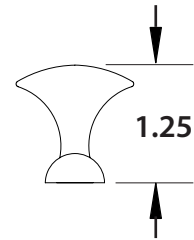

4" Dutch Door Bolts

Description	Product Code
4" Dutch Door Bolt	8516

Mortise Strike

Lip Strike

> Supplied with 2 Types of Strike Plates with Screws. Strikes & Screws are **NOT** sold separately.

Patio Door Bolts, Keyed

Description	Product Code
Silver	206011
Bronze	206012
White	206016
Black	206017

Patio Door Bolts, Non-Keyed

Description	Product Code
Silver	206511
Bronze	206512
White	206516

DIMENSIONS ARE IN INCHES