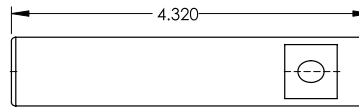

4" Dutch Door Bolts

Description	Product Code
4" Dutch Door Bolt	8516

Mortise Strike

Lip Strike

> Supplied with 2 Types of Strike Plates with Screws. Strikes & Screws are **NOT** sold separately.

Patio Door Bolts, Keyed

Description	Product Code
Silver	206011
Bronze	206012
White	206016
Black	206017

Patio Door Bolts, Non-Keyed

Description	Product Code
Silver	206511
Bronze	206512
White	206516

DIMENSIONS ARE IN INCHES