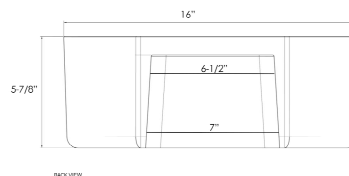

faucet not included

W: 16"  
D: 12-7/8"  
H: 5-7/8"

**Features:**

- ▶ Wall or countertop installation
- ▶ Mounting bracket included
- ▶ Concrete
- ▶ No overflow for a clean look
- ▶ Deck size: 3-1/2" x 8-3/8"
- ▶ Matching 1.75" drain included
- ▶ 1 faucet hole
- ▶ Krete logo
- ▶ Available in 3 signature colors
- ▶ Each basin is subtly unique in tone and texture
- ▶ Hand-finished

**\*Please do NOT drill hole without template or actual product.**

**Interior Dimensions:**

Basin Interior: 12-1/4" x 8"  
Basin Depth: 4-7/8"  
Back of basin to center of drain: 7-7/8"  
Drain hole: 1-3/4"  
Faucet hole: 1-5/8"