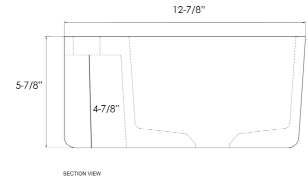

faucet not included

W: 16"  
D: 12-7/8"  
H: 5-7/8"

**Features:**

- ▶ Wall or countertop installation
- ▶ Mounting bracket included
- ▶ Concrete
- ▶ No overflow for a clean look
- ▶ Deck size: 3-1/2" x 8-3/8"
- ▶ Matching 1.75" drain included
- ▶ 1 faucet hole
- ▶ Krete logo
- ▶ Available in 3 signature colors
- ▶ Each basin is subtly unique in tone and texture
- ▶ Hand-finished

**\*Please do NOT drill hole without template or actual product.**

**Interior Dimensions:**

Basin Interior: 12-1/4" x 8"  
Basin Depth: 4-7/8"  
Back of basin to center of drain: 7-7/8"  
Drain hole: 1-3/4"  
Faucet hole: 1-5/8"

Dimensions of fixture are nominal and may vary within the range of tolerances established by AMSE Standard A112.19.2.2018  
Dimensions and specifications subject to change without notice.