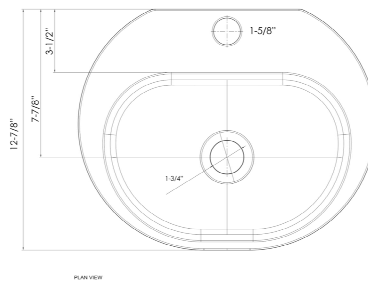

faucet not included

W: 16"  
D: 12-7/8"  
H: 5-7/8"

**Features:**

- ▶ Wall or countertop installation
- ▶ Mounting bracket included
- ▶ Concrete
- ▶ No overflow for a clean look
- ▶ Deck size: 3-1/2" x 8-3/8"
- ▶ Matching 1.75" drain included
- ▶ 1 faucet hole
- ▶ Krete logo
- ▶ Available in 3 signature colors
- ▶ Each basin is subtly unique in tone and texture
- ▶ Hand-finished

**\*Please do NOT drill hole without template or actual product.**

**Interior Dimensions:**

Basin Interior: 12-1/4" x 8"  
Basin Depth: 4-7/8"  
Back of basin to center of drain: 7-7/8"  
Drain hole: 1-3/4"  
Faucet hole: 1-5/8"

Dimensions of fixture are nominal and may vary within the range of tolerances established by AMSE Standard A112.19.2.2018  
Dimensions and specifications subject to change without notice.