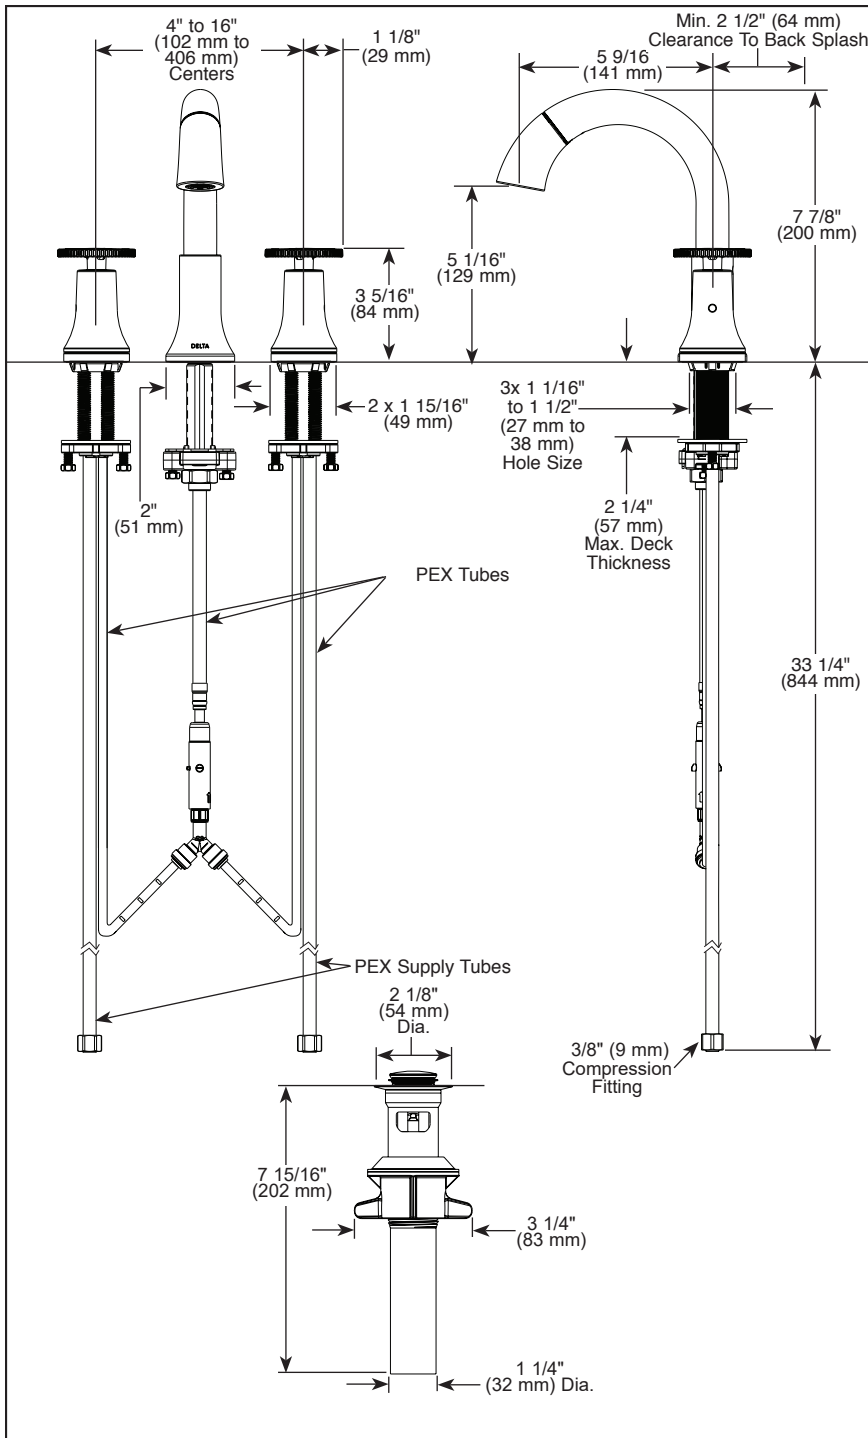

see what Delta can do™

BATHROOM FAUCET

- Trinsic® Bath Collection
- Two Handle Widespread Pull-Down Deck Mount

FEATURES:

- DIAMOND Seal® Technology
- MagnaTite® Docking

STANDARD SPECIFICATIONS:

- Max. flow rate 1.2 gpm @ 60 psi, 4.5 L/min @ 414 kPa
- Three hole mount
- Solid brass fabricated end valve
- 1/4 turn stops
- Hot and cold stems are interchangeable
- Diamond coated ceramic cartridge
- 3/8" O.D. straight PEX supply tubes
- Models have metal drain with pop-up type fitting with plated flange and stopper
- Not applicable for pedestal sink
- The hose can be pulled out for 20" maximum length

COMPLIES WITH:

- ASME A112.18.1 / CSA B125.1
- ASME A112.18.2 / CSA B125.2
- EPA WaterSense®

▲ Designate proper finish suffix

Delta reserves the right (1) to make changes in specifications and materials, and (2) to change or discontinue models, both without notice or obligation. Dimensions are for reference only. See current full-line price book or www.deltafaucet.com for finish options and product availability.