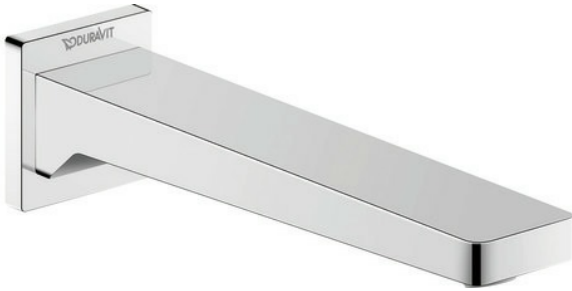

DuraSquare Tub Spout # DS5240009U.. / DS5240009U.. / DS5240009U..

| < 2 " > |

Tub Spout	Dimension	Weight	Order number
Colors			
10 Chrome 46 Black Matte 70 Brushed Nickel			
Variant			
Chrome, cUPC listed: Yes	2 "x2 "	1.565 lb	DS5240009U..
Black Matte, cUPC listed: Yes	2 "x2 "	1.565 lb	DS5240009U..
Brushed Nickel, cUPC listed: Yes	2 "x2 "	1.565 lb	DS5240009U..