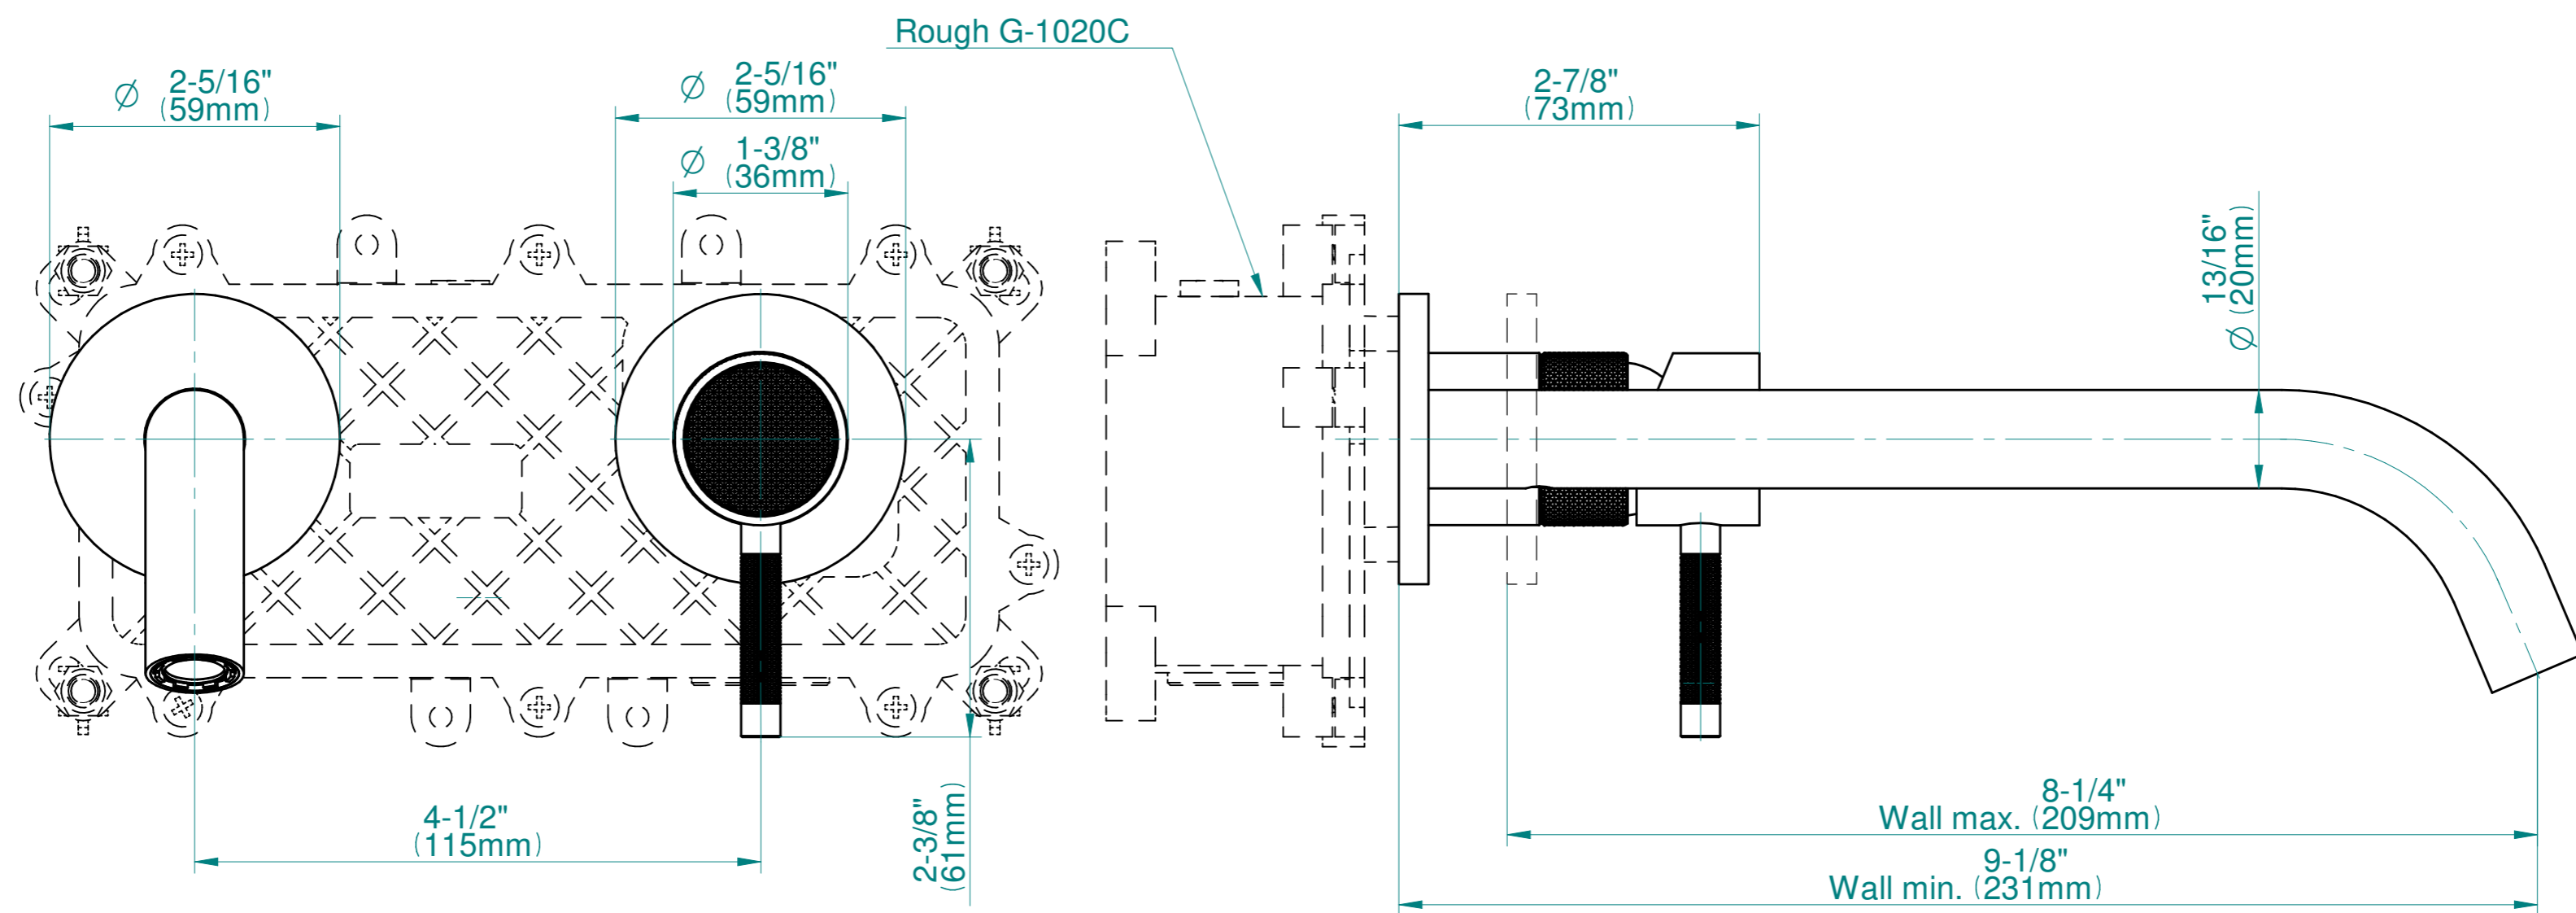

G-11944-LM69-T

CAMEO Series

GRAFF[®]
Art of Bath