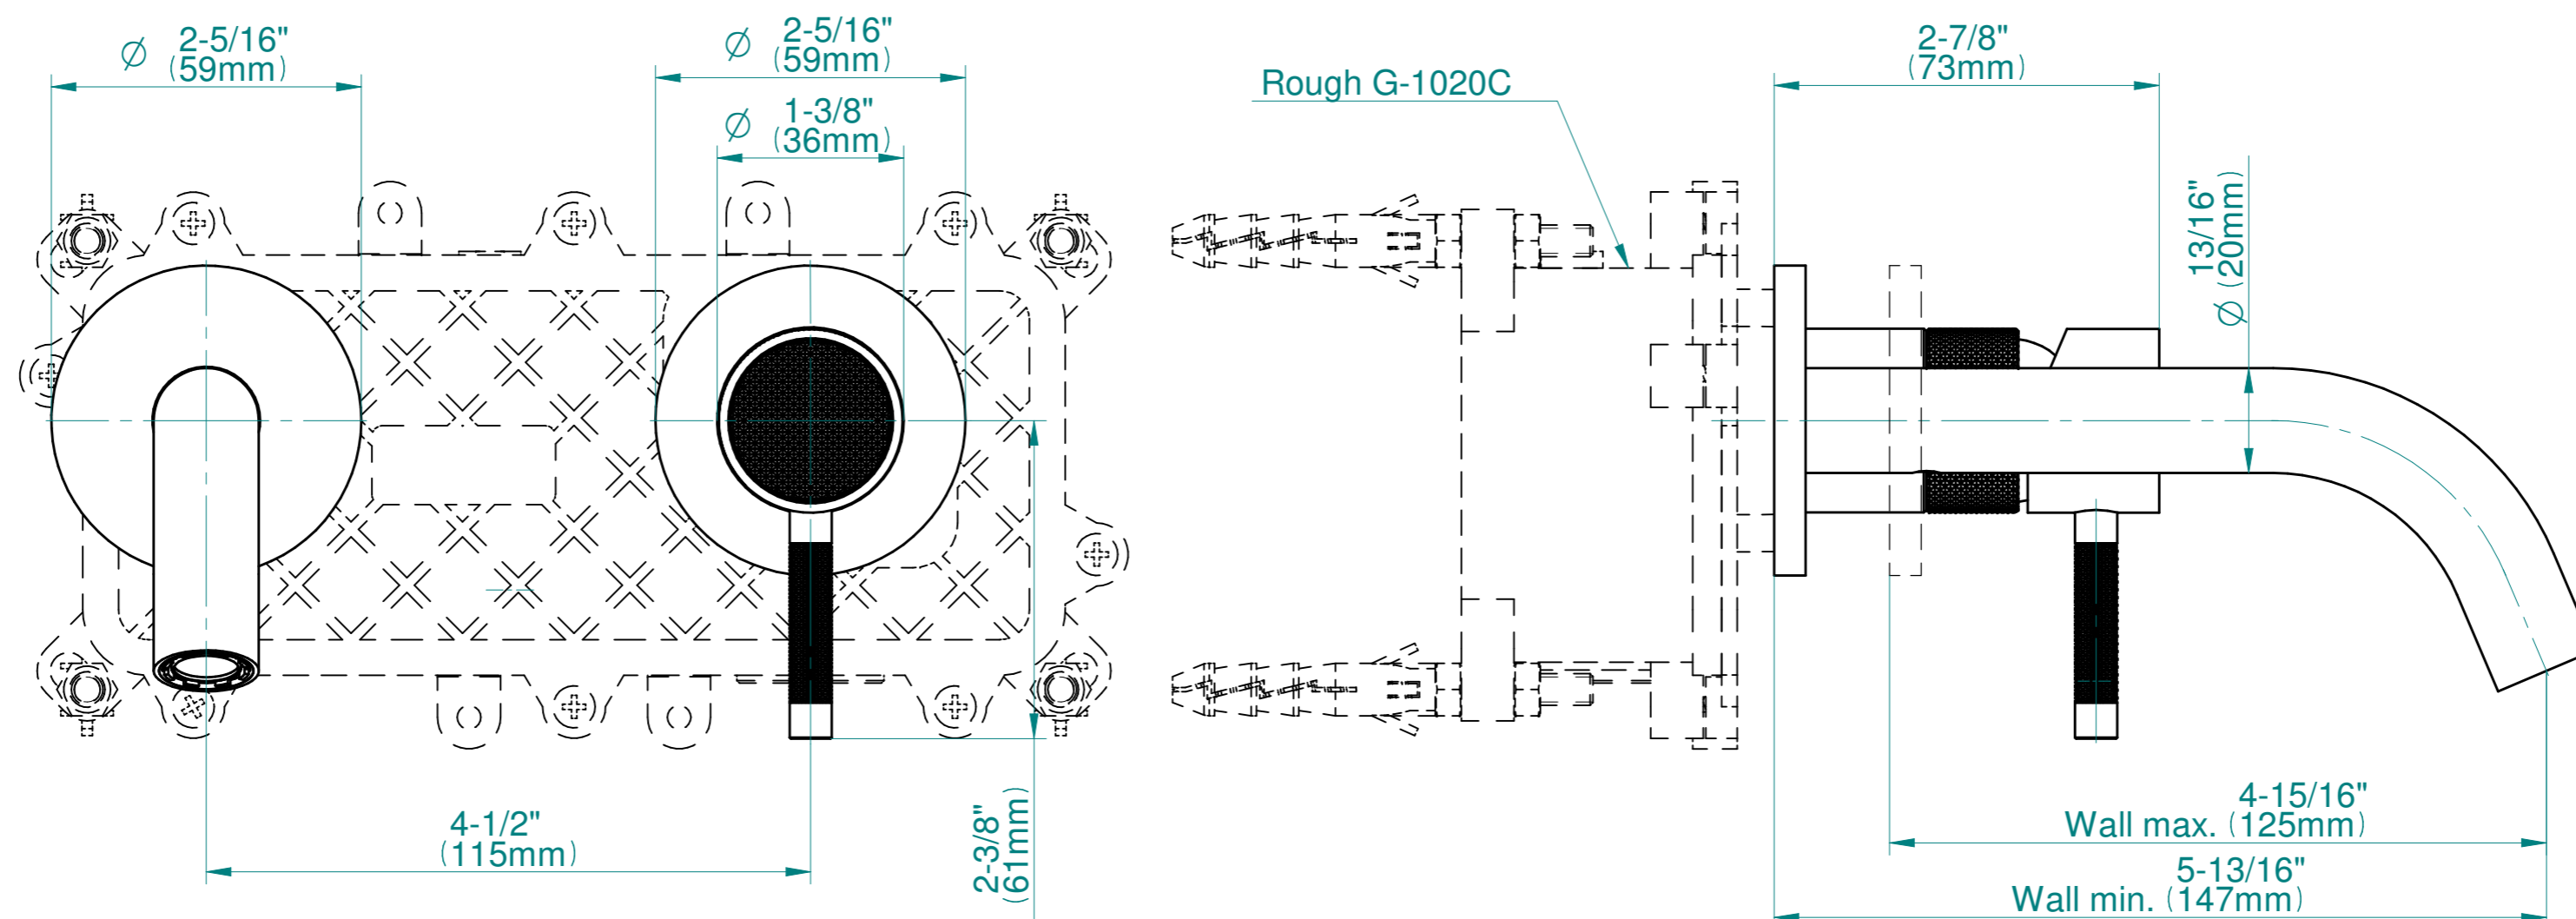

G-11945-LM69-T

CAMEO Series

GRAFF[®]
Art of Bath