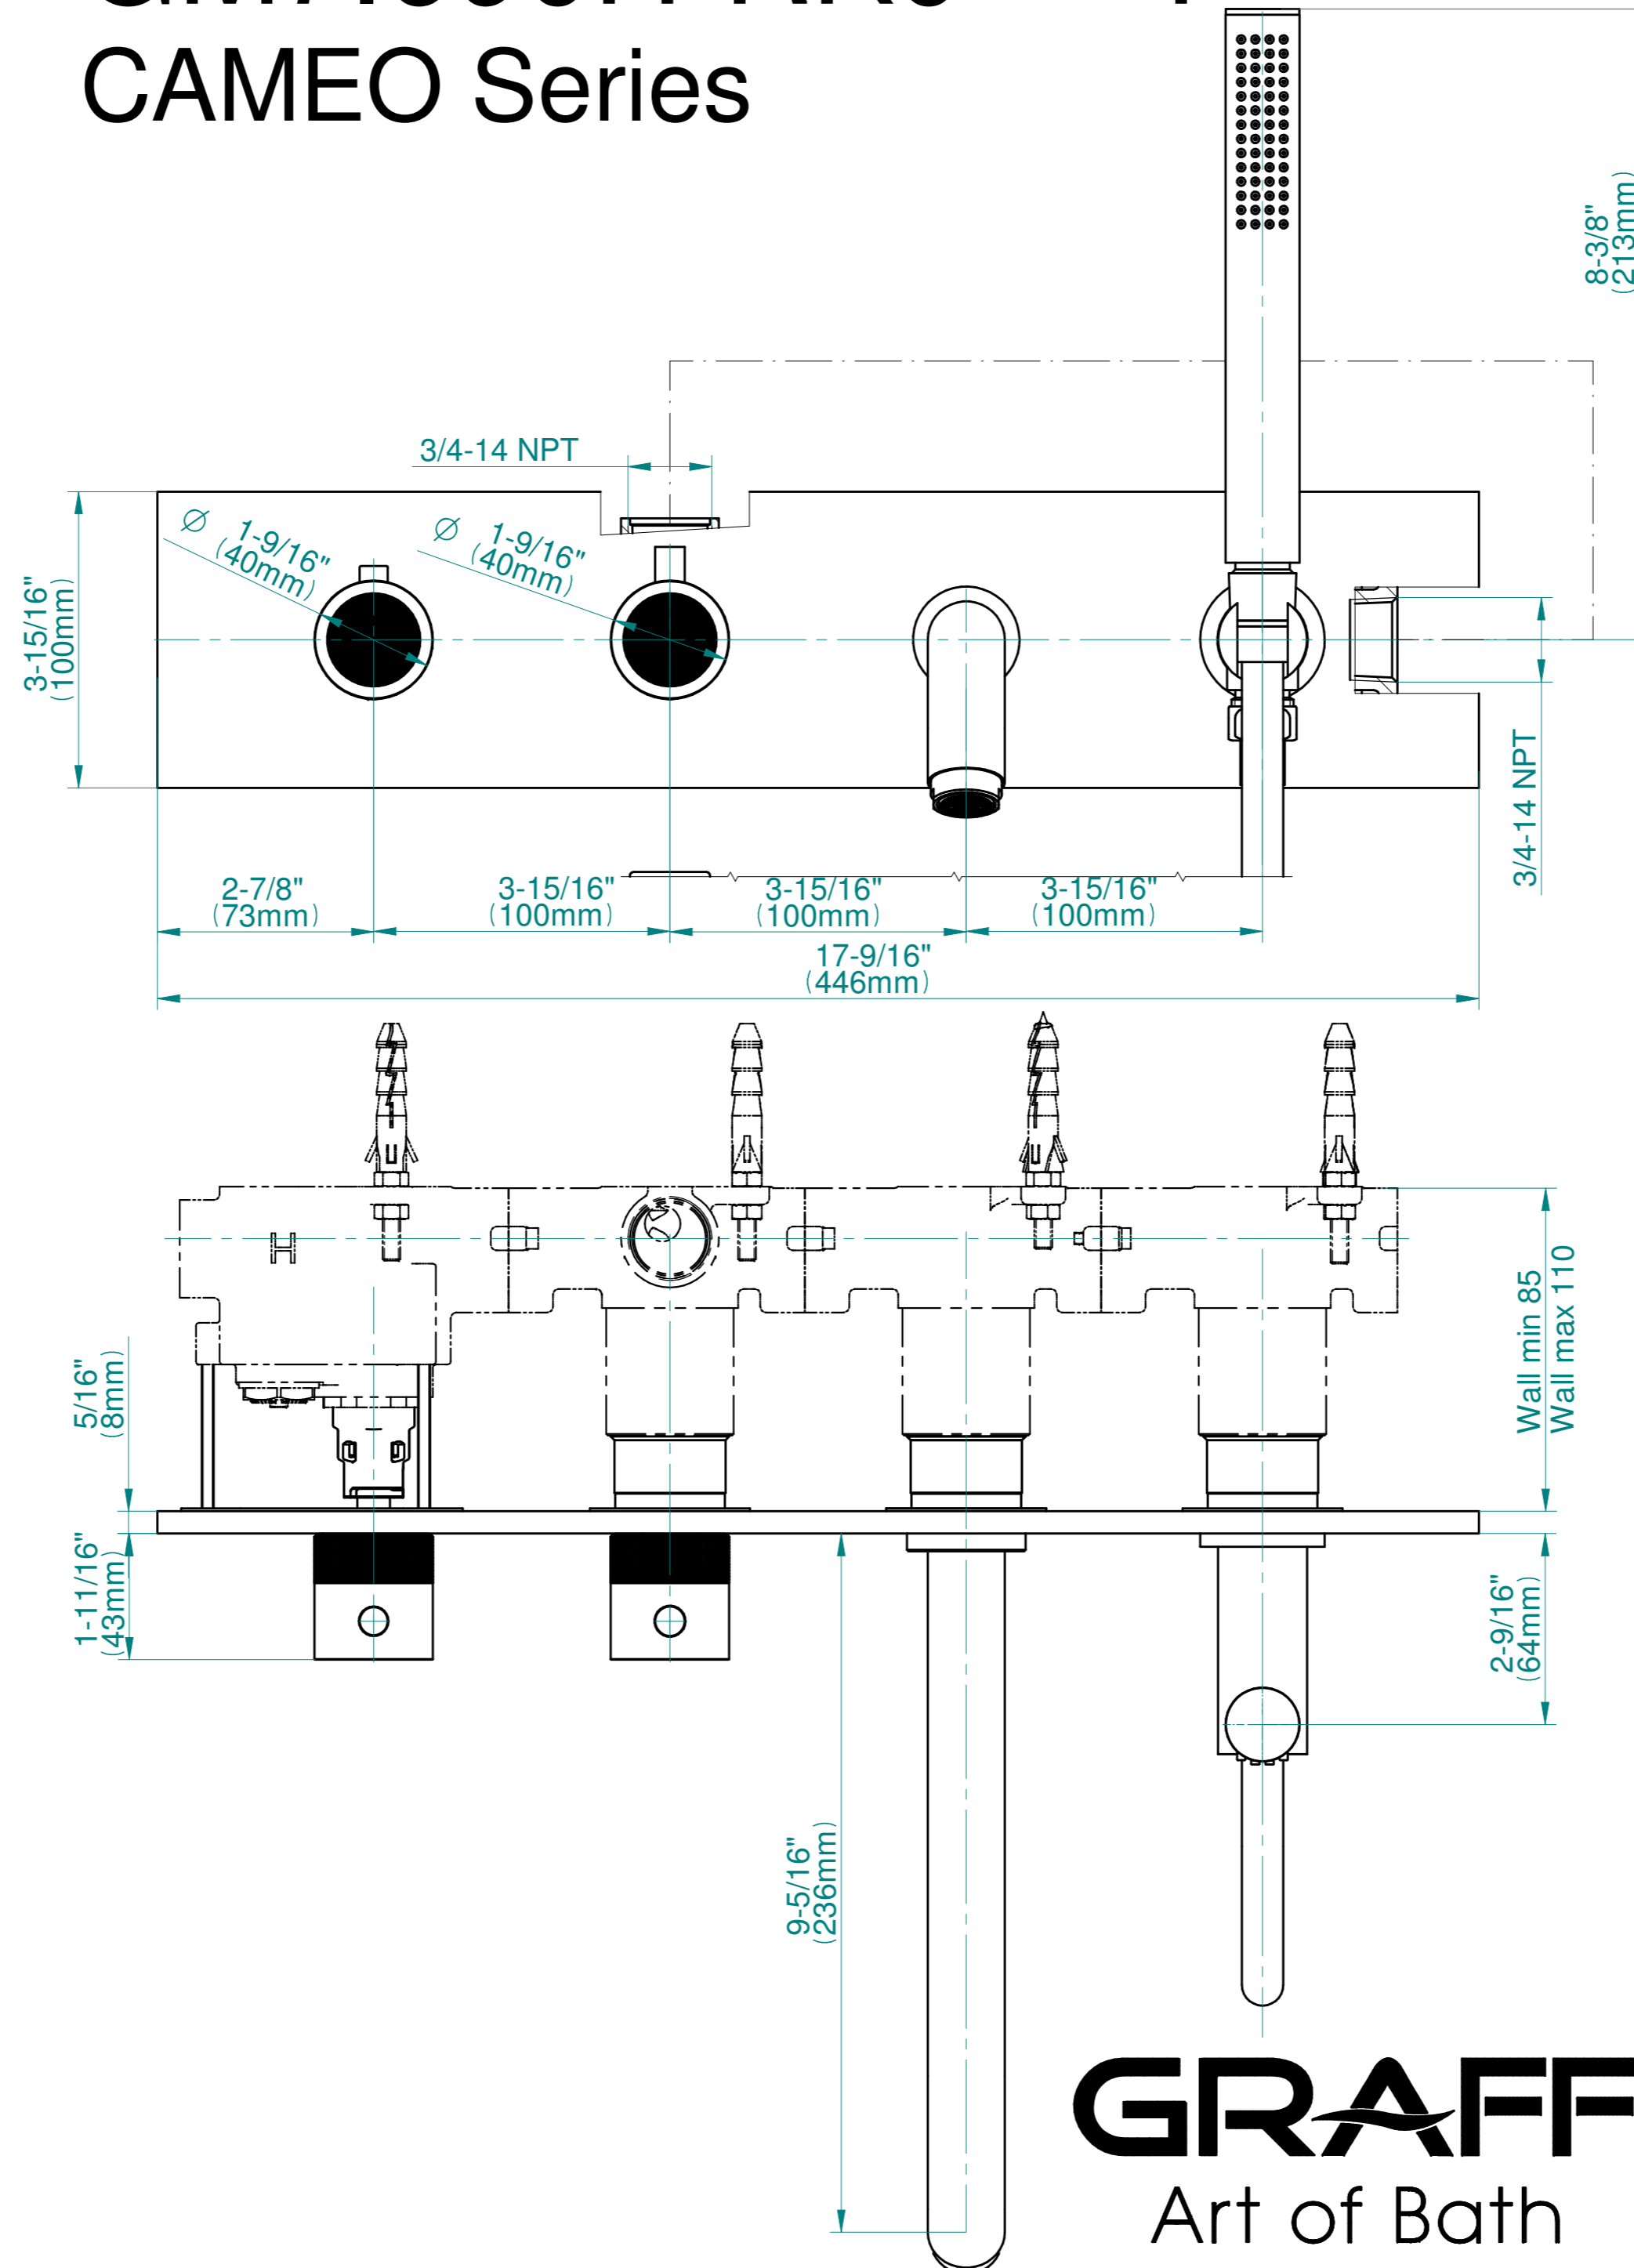

GM7.690H-RK0-**-T

CAMEO Series

GRAFF[®]
Art of Bath