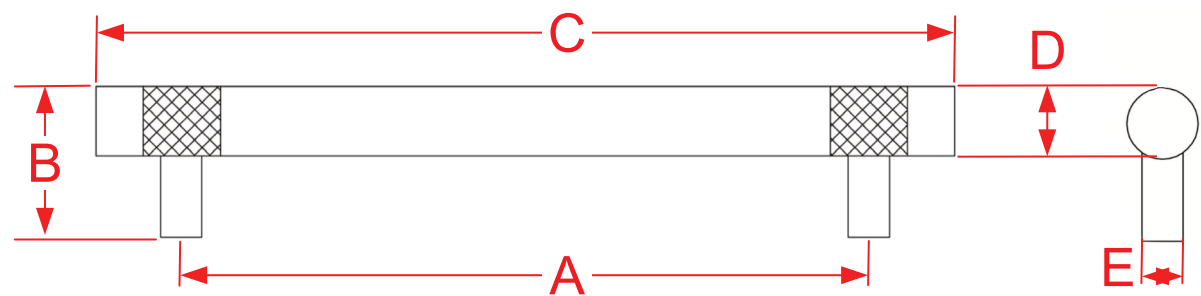

557, 558, 559 & 568 Series Cabinet, Shower Door & Appliance Pulls

Finishes for Life
TARNISH-FREE GUARANTEED

| Part # | A Center to Center | B Projection | C Overall | D Diameter | E Base |
|---|-----------------------|-----------------|--------------|---------------|-----------|
| 557-4 | 4.0000" | 1.1875" | 5.0000" | 0.5000" | 0.3125" |
| 557-5 | 5.0000" | 1.1875" | 6.0000" | 0.5000" | 0.3125" |
| 557-6 | 6.0000" | 1.1875" | 7.0000" | 0.5000" | 0.3125" |
| 557-8 | 8.0000" | 1.1875" | 9.0000" | 0.5000" | 0.3125" |
| Custom sizing available up to 25" overall | | | | | |
| 558-4 | 4.0000" | 1.4375" | 5.5000" | 0.6250" | 0.3750" |
| 558-6 | 6.0000" | 1.4375" | 7.5000" | 0.6250" | 0.3750" |
| 558-8 | 8.0000" | 1.4375" | 9.5000" | 0.6250" | 0.3750" |
| 558-10 | 10.0000" | 1.4375" | 11.5000" | 0.6250" | 0.3750" |
| Custom sizing available up to 31 1/2" overall | | | | Page 1 of 2 | |

Finishes for Life
TARNISH-FREE GUARANTEED

| Part # | A Center to Center | B Projection | C Overall | D Diameter | E Base |
|---|-----------------------|-----------------|--------------|---------------|-----------|
| 559-6 | 6.0000" | 1.5625" | 8.0000" | 0.7500" | 0.5000" |
| 559-8 | 8.0000" | 1.5625" | 10.0000" | 0.7500" | 0.5000" |
| 559-10 | 10.0000" | 1.5625" | 12.0000" | 0.7500" | 0.5000" |
| 559-12 | 12.0000" | 1.5625" | 14.0000" | 0.7500" | 0.5000" |
| Custom sizing available up to 32" overall | | | | | |
| 568-10 | 10.0000" | 2.1250" | 14.0000" | 1.0000" | 0.6125" |
| 568-12 | 12.0000" | 2.1250" | 16.0000" | 1.0000" | 0.6125" |
| 568-18 | 18.0000" | 2.1250" | 22.0000" | 1.0000" | 0.6125" |
| 568-24 | 24.0000" | 2.1250" | 28.0000" | 1.0000" | 0.6125" |
| Custom sizing available up to 32" overall | | | | Page 2 of 2 | |