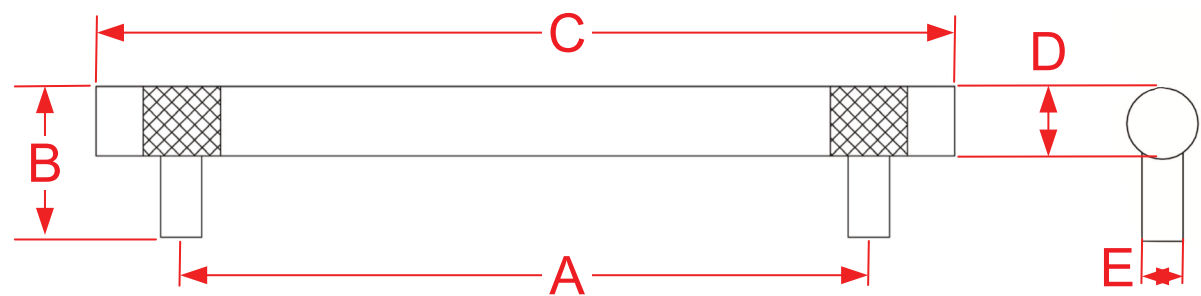

557, 558, 559 & 568 Series Cabinet, Shower Door & Appliance Pulls

Finishes for Life
TARNISH-FREE GUARANTEED

| Part # | A Center to Center | B Projection | C Overall | D Diameter | E Base |
|---|-----------------------|-----------------|--------------|---------------|-----------|
| 557-4 | 4.0000" | 1.1875" | 5.0000" | 0.5000" | 0.3125" |
| 557-5 | 5.0000" | 1.1875" | 6.0000" | 0.5000" | 0.3125" |
| 557-6 | 6.0000" | 1.1875" | 7.0000" | 0.5000" | 0.3125" |
| 557-8 | 8.0000" | 1.1875" | 9.0000" | 0.5000" | 0.3125" |
| Custom sizing available up to 25" overall | | | | | |
| 558-4 | 4.0000" | 1.4375" | 5.5000" | 0.6250" | 0.3750" |
| 558-6 | 6.0000" | 1.4375" | 7.5000" | 0.6250" | 0.3750" |
| 558-8 | 8.0000" | 1.4375" | 9.5000" | 0.6250" | 0.3750" |
| 558-10 | 10.0000" | 1.4375" | 11.5000" | 0.6250" | 0.3750" |
| Custom sizing available up to 31 1/2" overall | | | | Page 1 of 2 | |

Finishes for Life
TARNISH-FREE GUARANTEED

| Part # | A Center to Center | B Projection | C Overall | D Diameter | E Base |
|---|-----------------------|-----------------|--------------|---------------|-----------|
| 559-6 | 6.0000" | 1.5625" | 8.0000" | 0.7500" | 0.5000" |
| 559-8 | 8.0000" | 1.5625" | 10.0000" | 0.7500" | 0.5000" |
| 559-10 | 10.0000" | 1.5625" | 12.0000" | 0.7500" | 0.5000" |
| 559-12 | 12.0000" | 1.5625" | 14.0000" | 0.7500" | 0.5000" |
| Custom sizing available up to 32" overall | | | | | |
| 568-10 | 10.0000" | 2.1250" | 14.0000" | 1.0000" | 0.6125" |
| 568-12 | 12.0000" | 2.1250" | 16.0000" | 1.0000" | 0.6125" |
| 568-18 | 18.0000" | 2.1250" | 22.0000" | 1.0000" | 0.6125" |
| 568-24 | 24.0000" | 2.1250" | 28.0000" | 1.0000" | 0.6125" |
| Custom sizing available up to 32" overall | | | | Page 2 of 2 | |