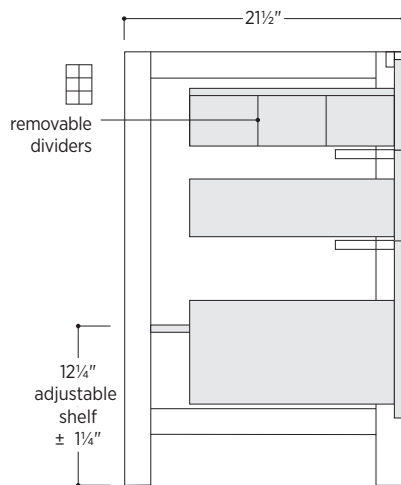

CHESTNUT
& ELM

Betsy

VBTY4821F-S1DD

48" W x 21½" D x 34" H

Available in 4 widths: 24", 30", 36", 48"

Freestanding bathroom vanity
Solid wood construction
Metal trim detail
6 soft-close drawers (removable 6-section dividers in the top 2 drawers)
2 doors with an internal adjustable shelf with a P-trap cutout
Adjustable feet for leveling
Hardware included

Available finishes:

- 101 White with Matte Black Trim
- 202 Black with Brass Trim

Vanity hardware matches trim

Side View

Front View