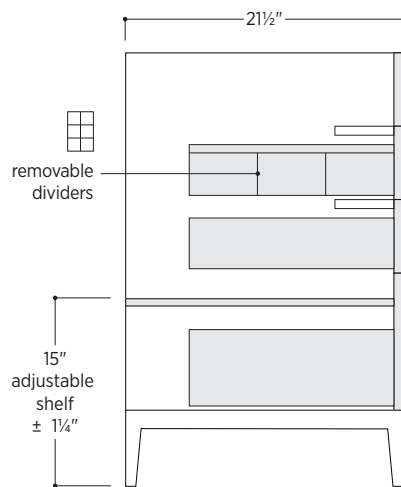

Freestanding bathroom vanity
Solid wood construction
6 soft-close drawers (removable 6-section dividers in the top drawer)
2 doors with an internal adjustable shelf with a P-trap cutout
Metal base
Adjustable feet for leveling
Hardware included

Available finishes:

- 302 Raven Oak with Satin Brass Hardware
- 401 Ivory Oak with Matte Black Hardware

Base matches vanity hardware

Side View