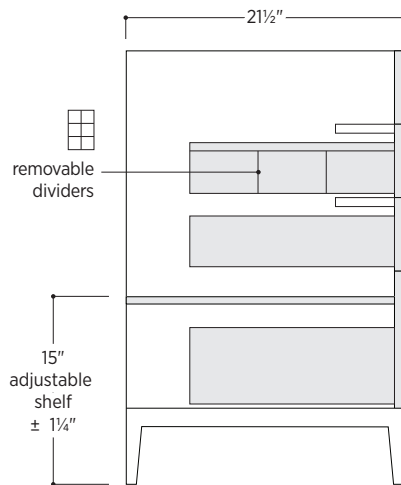

Freestanding bathroom vanity
Solid wood construction
3 soft-close drawers (removable 6-section dividers in the top drawer)
2 doors with an internal adjustable shelf with a P-trap cutout
Metal base
Adjustable feet for leveling
Hardware included

Available finishes:

- 302 Raven Oak with Satin Brass Hardware
- 401 Ivory Oak with Matte Black Hardware

Base matches vanity hardware

Side View