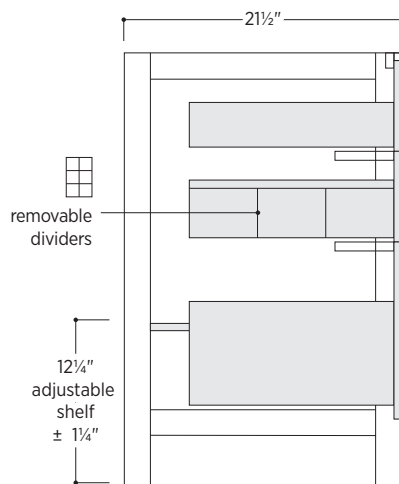

CHESTNUT
& ELM

Betsy

VBTY3621F-S1CC

35⁷/₈" W x 21¹/₂" D x 34" H

Available in 4 widths: 24", 30", 36", 48"

Freestanding bathroom vanity
Solid wood construction
Metal trim detail
3 soft-close drawers (removable 6-section dividers in the middle drawer)
2 doors with an internal adjustable shelf with a P-trap cutout
Adjustable feet for leveling
Hardware included

Available finishes:

-  **101** White with Matte Black Trim
-  **202** Black with Brass Trim

Vanity hardware matches trim

Side View

Front View