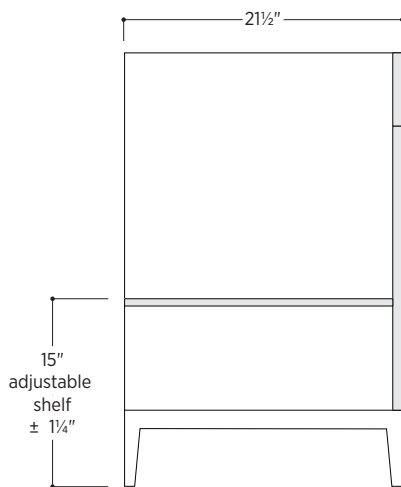

Freestanding bathroom vanity
Solid wood construction
2 doors with an internal adjustable shelf with a P-trap cutout
Metal base
Adjustable feet for leveling
Hardware included

Available finishes:

- 302 Raven Oak with Satin Brass Hardware
- 401 Ivory Oak with Matte Black Hardware

Base matches vanity hardware

Side View