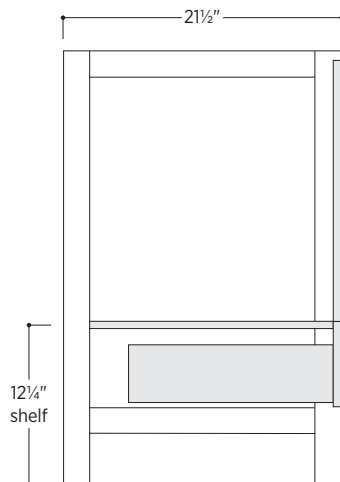

Freestanding bathroom vanity
Solid wood construction
Metal trim detail
1 soft-close drawer
2 doors with an internal shelf
Adjustable feet for leveling
Hardware included

Available finishes:

- 101 White with Matte Black Trim
- 202 Black with Brass Trim

Vanity hardware matches trim

Side View