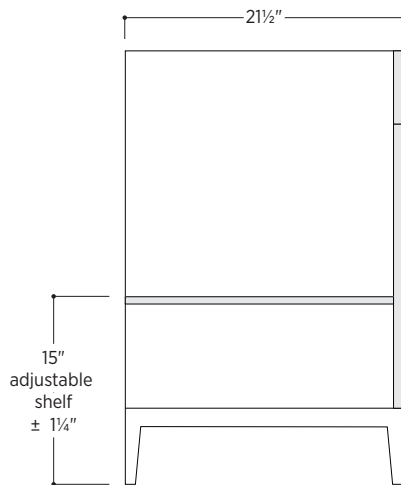

Freestanding bathroom vanity
Solid wood construction
2 doors with an internal adjustable shelf with a P-trap cutout
Metal base
Adjustable feet for leveling
Hardware included

Available finishes:

- 302 Raven Oak with Satin Brass Hardware
- 401 Ivory Oak with Matte Black Hardware

Base matches vanity hardware

Side View