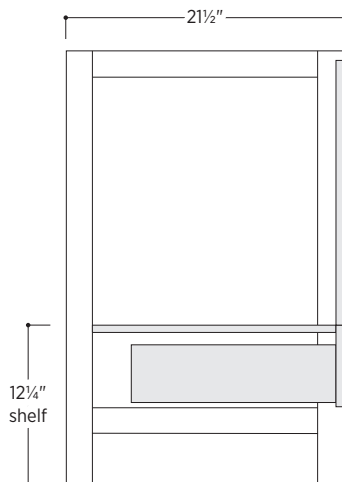

Freestanding bathroom vanity
Solid wood construction
Metal trim detail
1 soft-close drawer
2 doors with an internal shelf
Adjustable feet for leveling
Hardware included

Available finishes:

- 101 White with Matte Black Trim
- 202 Black with Brass Trim

Vanity hardware matches trim

Side View