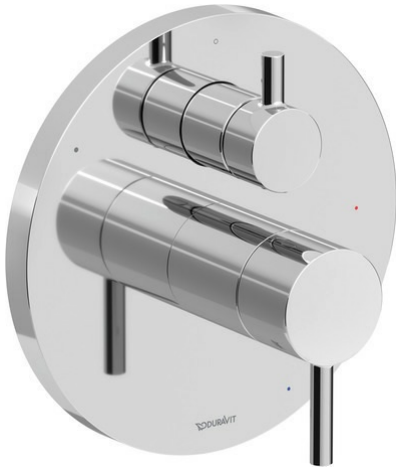

DuraCircle Shower Trim # CE5290012U.. / CE5290012U.. / CE5290012U..

|< 7 1/8 " >|

Shower Trim	Dimension	Weight	Order number
Colors			
10 Chrome 46 Black Matte 70 Brushed Nickel			
Variant			
Chrome, 7x7 1/8 ", ADA: Yes, cUPC listed: Yes	7 1/8 "x7 1/8 "	2.183 lb	CE5290012U..
Black Matte, 7x7 1/8 ", ADA: Yes, cUPC listed: Yes	7 1/8 "x7 1/8 "	2.183 lb	CE5290012U..
Brushed Nickel, 7x7 1/8 ", ADA: Yes, cUPC listed: Yes	7 1/8 "x7 1/8 "	2.183 lb	CE5290012U..
Required accessories			
Rough In Valve		2.866 lb	GK0900011