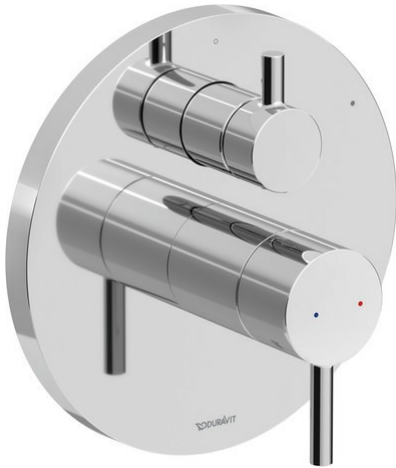

DuraCircle Shower Trim # CE4310016U.. / CE4310016U.. / CE4310016U..

|< 7 1/8 " >|

| Shower Trim | Dimension | Weight | Order number |
|---|-----------------|----------|--------------|
| Colors | | | |
| 01 White 70 Brushed Nickel | | | |
| Variant | | | |
| Chrome, 7x7 1/8 ", ADA: Yes, cUPC listed: Yes | 7 1/8 "x7 1/8 " | 2.183 lb | CE4310016U.. |
| Black Matte, 7x7 1/8 ", ADA: Yes, cUPC listed: Yes | 7 1/8 "x7 1/8 " | 2.183 lb | CE4310016U.. |
| Brushed Nickel, 7x7 1/8 ", ADA: Yes, cUPC listed: Yes | 7 1/8 "x7 1/8 " | 2.183 lb | CE4310016U.. |
| Required accessories | | | |
| Rough In Valve | | 1.984 lb | GK0900012 |