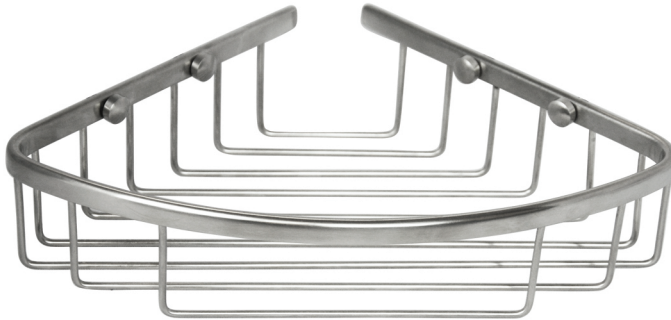

Corner Wire Basket

Model #: CBSK-3-

FEATURES:

- Solid Brass Construction
- Fully polished and plated corner basket
- Concealed mounting screws

AVAILABLE FINISHES:

Polished Chrome (PCH)	Satin Chrome (SC)	Bronze Umber (BU)
Satin Nickel (SN)	Pewter (PEW)	Caramel Bronze (CB)
Polished Nickel (PN)	Antique Brass (AB)	Antique Copper (ACU)
Oil-Rubbed Bronze (ORB)	Polished Brass (PB)	Polished Copper (PCU)
Vintage Bronze (VB)	Satin Brass (SB)	Matte Black (MBK)
Satin Gold (SG)	Polished Gold (PG)	Black Nickel (BKN)
White (WH)	Unlacquered Brass (ULB)	Satin Cooper (SCU)
Almond (ALD)	Amber (AMB)	Azure Blue (AZB)
Coral (COR)	Mint Green (GRN)	Stone Grey (GRY)
Lilac (LAC)	Light Blue (LBL)	Limon (LIM)
Plum (PLM)	Pink (PNK)	Red (RED)
Graphite (GPH)	Aged Unlacquered Brass (AUB)	