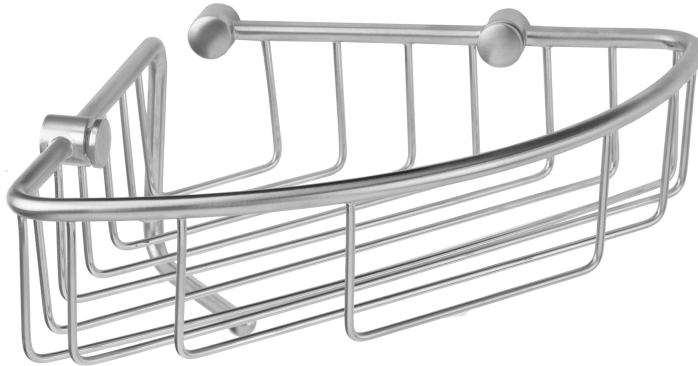

## Corner Wire Basket with Cloth Holder

Model #: CBSK-1-

### FEATURES:

- Solid Brass Construction
- Fully polished and plated corner basket with cloth holder
- Concealed mounting screws