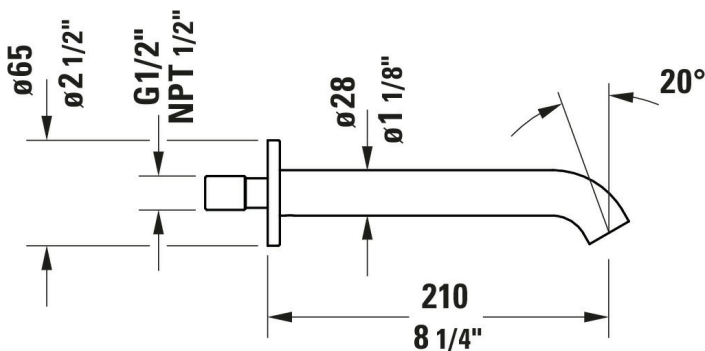

C.1 Tub Spout # C15240010U.. / C15240010U.. / C15240010U.. / C15240010U..

|< 3 " >|

Tub Spout	Dimension	Weight	Order number
Escutcheon shape: Round, Spout reach: 8 1/8 "			
Colors			
10 Chrome 37 Gold Brushed 46 Black Matte 70 Brushed Nickel			
Variant			
Chrome, Flow rate: 5.02 gal/min, cUPC listed: Yes	3 "x3 "	2.227 lb	C15240010U..
Gold Brushed, cUPC listed: Yes	3 "x3 "	2.227 lb	C15240010U..
Black Matte	3 "x3 "	2.227 lb	C15240010U..
Brushed Nickel, cUPC listed: Yes	3 "x3 "	2.227 lb	C15240010U..

All drawings contain the necessary measurements which are subject to standard tolerances. They are stated in inch & mm and are non-binding. Exact measurements, in particular for customized installation scenarios, can only be taken from the finished ceramic piece.

C.1 Tub Spout # C15240010U.. / C15240010U.. / C15240010U.. /
C15240010U..

|< 3 " >|