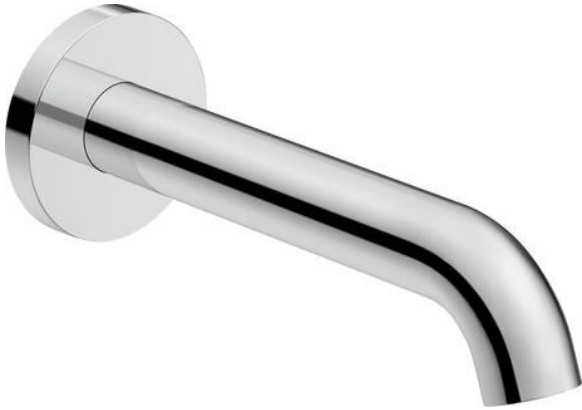

C.1 Tub Spout # C15240010U.. / C15240010U.. / C15240010U.. / C15240010U..

|< 3 " >|

Tub Spout	Dimension	Weight	Order number
Escutcheon shape: Round, Spout reach: 8 1/8 "			
Colors			
10 Chrome 37 Gold Brushed 46 Black Matte 70 Brushed Nickel			
Variant			
Chrome, Flow rate: 5.02 gal/min, cUPC listed: Yes	3 "x3 "	2.227 lb	C15240010U..
Gold Brushed, cUPC listed: Yes	3 "x3 "	2.227 lb	C15240010U..
Black Matte	3 "x3 "	2.227 lb	C15240010U..
Brushed Nickel, cUPC listed: Yes	3 "x3 "	2.227 lb	C15240010U..

C.1 Tub Spout # C15240010U.. / C15240010U.. / C15240010U.. /
C15240010U..

|< 3 " >|