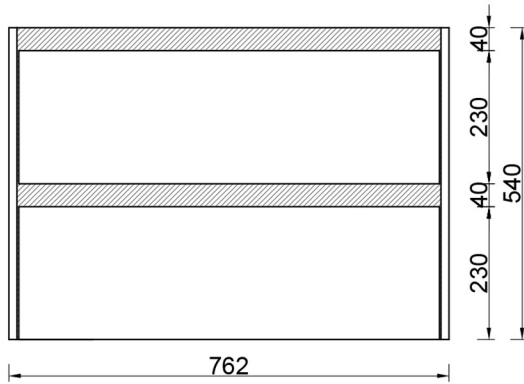

30-02

inch

FRONT VIEW

CROSS VIEW

mm

TOP VIEW

FRONT VIEW

SIDE VIEW