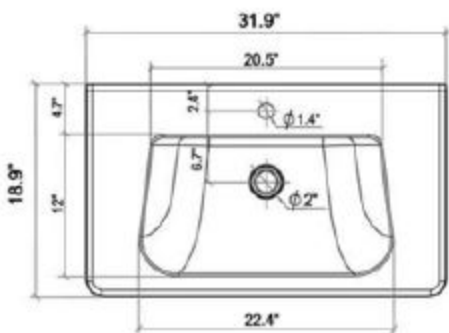

30-02

inch

FRONT VIEW

CROSS VIEW

mm

TOP VIEW

FRONT VIEW

SIDE VIEW