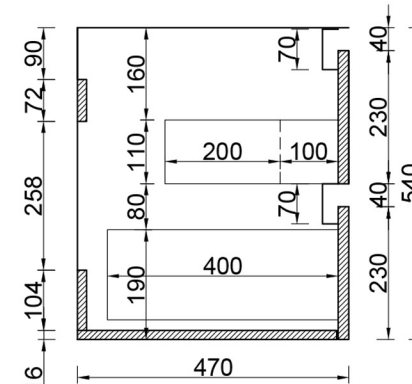

30-02

inch

FRONT VIEW

CROSS VIEW

mm

TOP VIEW

FRONT VIEW

SIDE VIEW