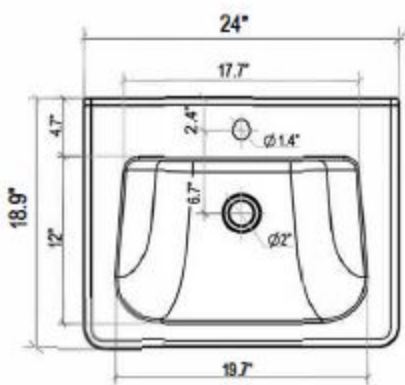

23-02

inch

FRONT VIEW

CROSS VIEW

mm

TOP VIEW

FRONT VIEW

SIDE VIEW