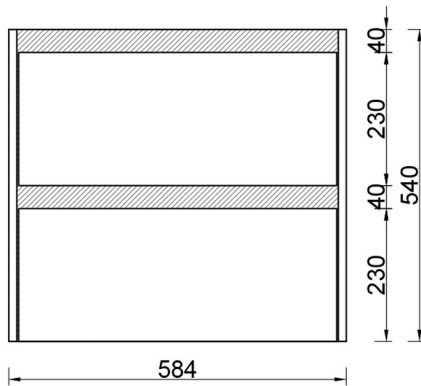

23-02

inch

FRONT VIEW

CROSS VIEW

mm

TOP VIEW

FRONT VIEW

SIDE VIEW