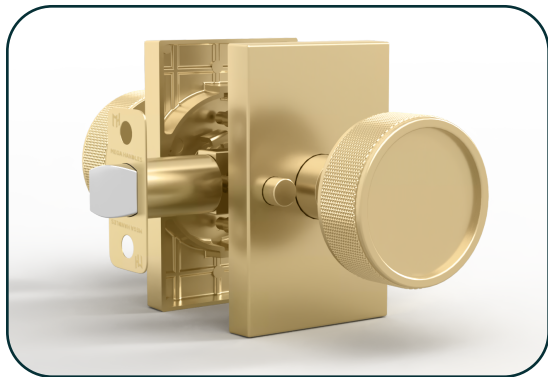

# BARTON COLLECTION

## Spec Sheet

**DESCRIPTION:** Knurled Knob, Rectangular Rosette, Concealed Screws

**SERIES:** BRTN100

**FINISH:** Satin Brass (SB), Matte Black (MB)

**FUNCTION:** Privacy (R), Passage (A), Dummy (U)

## SPECIFICATIONS

<b>DOOR PREP</b>	Cross Bore: 2-1/8" / Edge Bore: 1"
<b>BACKSET</b>	Fits 2-3/8" & 2-3/4"
<b>LATCH</b>	Passage / Privacy: 2-3/8" & 2-3/4"
<b>FACEPLATE</b>	1" X 2-1/4" Radius
<b>SCREWS</b>	304 Stainless Steel, Stronger Material
<b>DOOR THICKNESS</b>	1-3/8" – 1-3/4" Standard Doors
<b>HANDING</b>	Non Handed
<b>PANIC PROOF</b>	Privacy - Quick Release Function
<b>ANSI/BHMA</b>	Exceeds ANSI/BHMA Grade 3 Requirements
<b>KNOB</b>	Zinc Alloy Knurled Knob with 2.2" Length
<b>REVERSIBLE</b>	Fits Right and Left Doors
<b>ROSETTE</b>	Rectangular Shape/2.5" x 4"

### Model Number Codes:

Series: **BR**  
 Rosette: **Rectangle (G)**  
 Series #: **100**  
 Function: **Privacy (R), Passage (A), Dummy (U)**  
 Finish: **Satin Brass (SB), Matte Black (MB)**

**Example for the image shown:**  
**Model #: BRG1RSB**